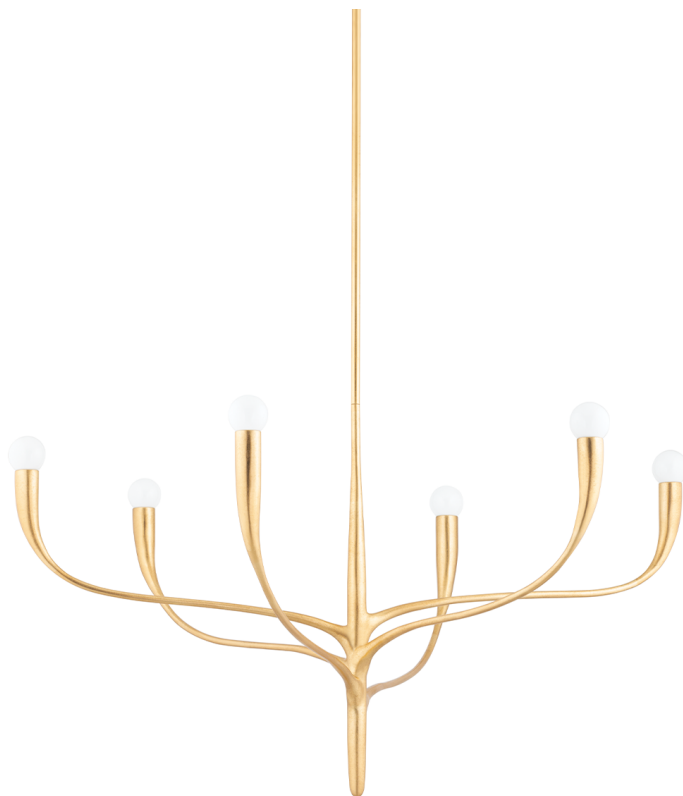

# LABRA

9606-VGL

The long, slender branches of the Labra family draw inspiration from underwater botanical forms. Each arm supports a small glass globe shade like a delicate ornament of light. In both the chandeliers and wall sconce, a softly pointed end lends an artistic touch to the overall look. Labra is available in Aged Iron, Vintage Gold Leaf, and White Plaster finishes.

## FINISHES

VINTAGE GOLD LEAF

## DIMENSIONS / SPECS

Height: 20"  
Width/Diameter: 36.75"  
Minimum Height: 26"  
Maximum Height: 80"  
Canopy/Backplate: 5.75"  
Hanging Type: 1-3" / 1-6" / 1-12" / 2-18" Stems  
Product Weight: 9lb  
Canopy/Backplate Shape: Round  
Sloped Ceiling Compatible: Yes  
Living Finish: No  
Uplight Only: No

## ELECTRICAL

**Bulb 1**  
Bulb Included: No  
Socket: E12 Candelabra Base  
Bulb Type: G16.5  
Max Wattage: 8  
Bulb Quantity: 6  
Gem Box Required (2"x3"): No  
Dark Sky: No