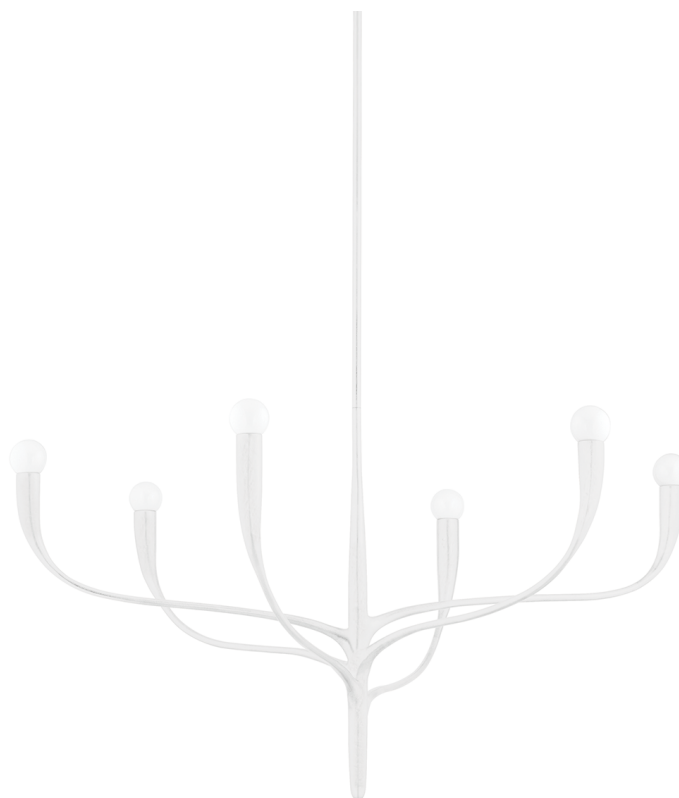

# LABRA

9606-WP

The long, slender branches of the Labra family draw inspiration from underwater botanical forms. Each arm supports a small glass globe shade like a delicate ornament of light. In both the chandeliers and wall sconce, a softly pointed end lends an artistic touch to the overall look. Labra is available in Aged Iron, Vintage Gold Leaf, and White Plaster finishes.

## FINISHES

WHITE PLASTER

## DIMENSIONS / SPECS

Height: 20"  
Width/Diameter: 36.75"  
Minimum Height: 26"  
Maximum Height: 80"  
Canopy/Backplate: 5.75"  
Hanging Type: 1-3" / 1-6" / 1-12" / 2-18" Stems  
Product Weight: 9lb  
Canopy/Backplate Shape: Round  
Sloped Ceiling Compatible: Yes  
Living Finish: No  
Uplight Only: No

## ELECTRICAL

Bulb 1  
Bulb Included: No  
Socket: E12 Candelabra Base  
Bulb Type: G16.5  
Max Wattage: 8  
Bulb Quantity: 6  
Gem Box Required (2"x3"): No  
Dark Sky: No