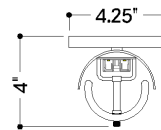

*Due to the one-of-a-kind nature of the medium, exact colors and patterns may vary slightly from the image shown.

FINISHES

AGED BRASS

DIMENSIONS

Height: 66"
Width/Diameter: 66"
Length: 66"
Minimum Height: 66"
Maximum Height: 66"
Canopy/Backplate: 4.5"
Hanging Type: 108" Premium Composite Cord
Product Weight: 66lb
Extension: 66"
Top to Center: 66"
Canopy/Backplate Shape: Rectangle
Sloped Ceiling Compatible: No
Living Finish: Yes
Uplight Only: Yes

Shade

Shade 1: Alabaster
Shade 1 Top Width: 3"
Shade 1 Height: 13.75"

ELECTRICAL

Bulb 1

Bulb Included: N/A
Socket: Integrated LED
Max Wattage: 13
Bulb Quantity: 1
Wire Length: 500mm
Cord Type: ! New Cord Type
Dimmer Type: Incandescent
Switch Type: ON/OFF STOMP SWITCH
Gem Box Required (2"x3"): Yes
Dark Sky: Yes
CRI: 66
Color Temp.: 66k
Lumens: 66
Title 24: Yes
Field Serviceable: No

Battery

Battery Powered: Yes
Battery Included: Yes
Battery Life: ! New Battery Life !

TOP

FRONT

SIDE

LUCIO

9715-AGB

SHIPPING