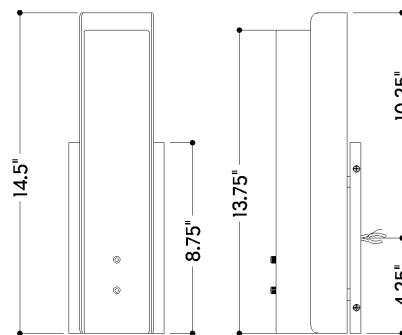

TOP

SIDE

FRONT