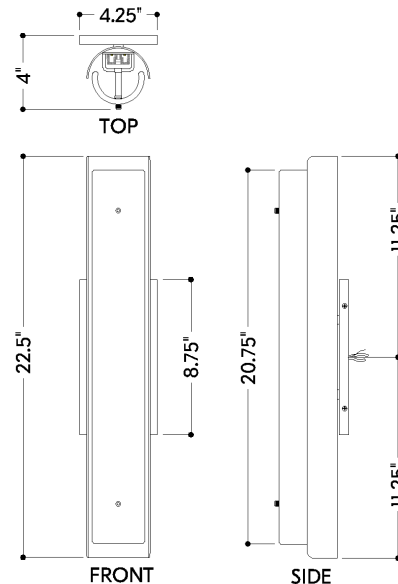

*Due to the one-of-a-kind nature of the medium, exact colors and patterns may vary slightly from the image shown.

FINISHES

AGED BRASS

DIMENSIONS

Height: 66"
Width/Diameter: 66"
Length: 66"
Minimum Height: 66"
Maximum Height: 66"
Canopy/Backplate: 4.5"
Hanging Type: 108" Premium Composite Cord
Product Weight: 66lb
Extension: 66"
Top to Center: 66"
Canopy/Backplate Shape: Rectangle
Sloped Ceiling Compatible: No
Living Finish: Yes
Uplight Only: Yes

Shade

Shade 1: Alabaster
Shade 1 Top Width: 3"
Shade 1 Height: 20.75"

ELECTRICAL

Bulb 1

Bulb Included: N/A
Socket: Integrated LED
Max Wattage: 20
Bulb Quantity: 1
Wire Length: 500mm
Cord Type: ! New Cord Type
Dimmer Type: Incandescent
Switch Type: ON/OFF STOMP SWITCH
Gem Box Required (2"x3"): Yes
Dark Sky: Yes
CRI: 66
Color Temp.: 66k
Lumens: 66
Title 24: Yes
Field Serviceable: No

Battery

Battery Powered: Yes
Battery Included: Yes
Battery Life: ! New Battery Life !

LUCIO

9723-AGB

SHIPPING

Carton 1: 26" x 13" x 6"

Carton 1 Weight: 11lb

Shipping Method: Ground