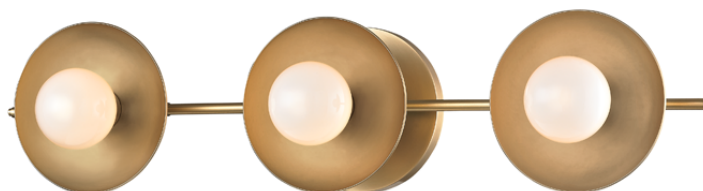

JULIEN

9803-AGB

FINISHES

AGED BRASS

Coastal Suitable Finish (EPM): No

DIMENSIONS

Height: 4.75"

Width/Diameter: 20"

Canopy/Backplate: 4.75"

Product Weight: 4lb

Extension: 4.75"

Top to Center: 2.5"

Canopy/Backplate Shape: Round

Sloped Ceiling Compatible: No

Living Finish: No

Uplight Only: No

Shade

Shade 1: Glass

Shade 1 Top Width: 2.25"

Shade 1 Bottom L/W: 0" / 2.25"

Shade 1 Height: 3"

Replacement Glass Item #(s): GLS-009801-AGB

ELECTRICAL

Bulb 1

Bulb Included: No

Socket: G9

Bulb Type: G9 LED

Max Wattage: 4

Bulb Quantity: 3

Bulb Included: No

Switch Type: N/A

Gem Box Required (2"x3"): No