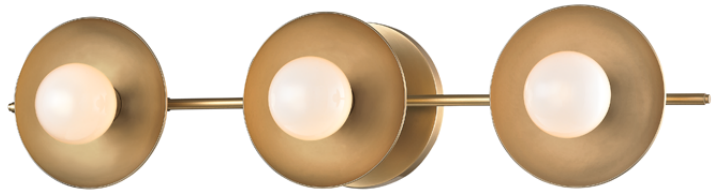

### AGED BRASS (AGB)

Coastal Suitable Finish (EPM): No

## DIMENSIONS

---

Height: 4.75"

Width/Diameter: 20"

Canopy/Backplate: 4.75"

Product Weight: 4lb

Extension: 4.75"

Top to Center: 2.5"

Canopy/Backplate Shape: Round

Sloped Ceiling Compatible: No

Living Finish: No

Uplight Only: No

## Shade

---

Attachment: Ring

Shade 1: Glass

Shade 1 Top Width: 2.25"

Shade 1 Bottom L/W: 0" / 2.25"

Shade 1 Height: 3"

Replacement Glass Item #(s): GLS-009801-AGB