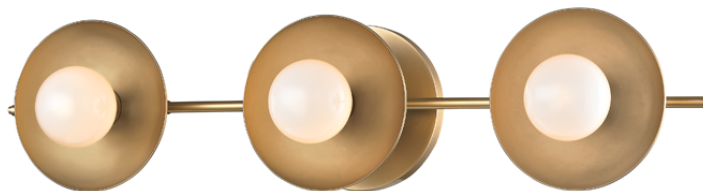

JULIEN

9803-AGB

FINISHES

AGED BRASS

DIMENSIONS

Height: 4.75"

Width/Diameter: 20"

Canopy/Backplate: 4.75"

Product Weight: 4lb

Extension: 4.75"

Top to Center: 2.5"

Canopy/Backplate Shape: Round

Sloped Ceiling Compatible: No

Living Finish: No

Uplight Only: No

Shade

Shade 1: Glass

Shade 1 Top Width: 2.25"

Shade 1 Bottom L/W: 0" / 2.25"

Shade 1 Height: 3"

Replacement Glass Item #(s): GLS-009801-AGB

ELECTRICAL

Bulb 1

Bulb Included: No

Socket: G9

Bulb Type: G9 LED

Max Wattage: 4

Bulb Quantity: 3

Switch Type: N/A

Gem Box Required (2"x3"): No

Dark Sky: No

SHIPPING