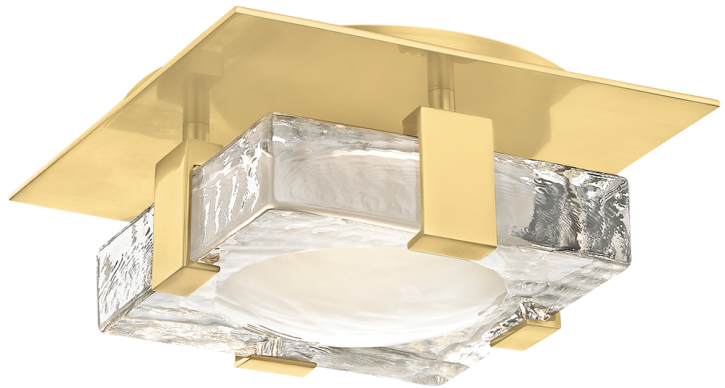

BOURNE

9808-AGB

Bourne's visual heft makes a statement. A very thick pane of glass, etched with a concave divot on its back and clear with a convex moun on its front, is mounted to a canopy or floating backplate, making for a mood-enhancing light diffusion.

FINISHES

AGED BRASS (AGB)
POLISHED NICKEL (PN)

DIMENSIONS

Height: 8"

Width/Diameter: 8"

Canopy/Backplate: 7.25"

Hanging Type:

Product Weight: 3lb

GLASS

Attachment:

Glass 1: Glass

Glass 2:

LAMPING

Bulb 1

Bulb Included: N/A

Socket: Integrated LED