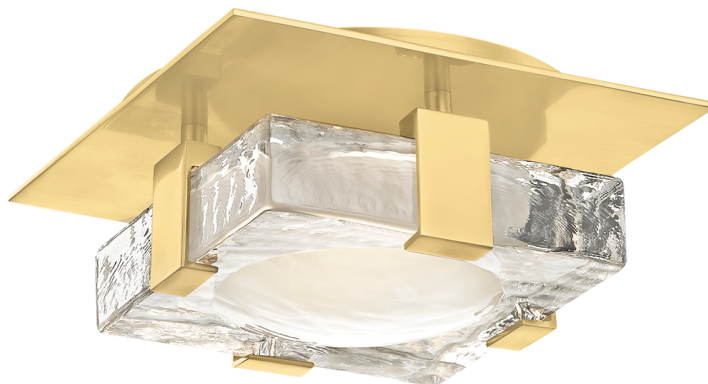

BOURNE

9808-AGB

Bourne's visual heft makes a statement. A very thick pane of glass, etched with a concave divot on its back and clear with a convex moun on its front, is mounted to a canopy or floating backplate, making for a mood-enhancing light diffusion.

FINISHES

AGED BRASS

DIMENSIONS

Height: 8"
Width/Diameter: 8"
Canopy/Backplate: 7.25"
Product Weight: 3lb
Extension: 3.5"
Top to Center: 4"
Canopy/Backplate Shape: Round
Sloped Ceiling Compatible: No
Living Finish: No
Uplight Only: No

Shade

Shade 1: Glass

Replacement Glass Item #(s): GLS-009808

ELECTRICAL

Bulb 1

Bulb Included: N/A
Socket: Integrated LED
Max Wattage: 12
Bulb Quantity: 1
Dimmer Type: TRIAC
Switch Type: N/A
Gem Box Required (2"x3"): No
Dark Sky: No
CRI: 90
Color Temp.: 3000k
Lumens: 675
Title 24: No
Field Serviceable: Yes