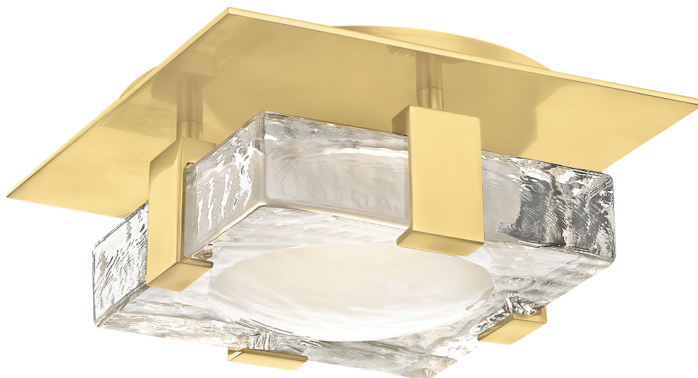

BOURNE

9808-AGB

Bourne's visual heft makes a statement. A very thick pane of glass, etched with a concave divot on its back and clear with a convex moun on its front, is mounted to a canopy or floating backplate, making for a mood-enhancing light diffusion.

FINISHES

AGED BRASS

DIMENSIONS / SPECS

Height: 8"
Width/Diameter: 8"
Canopy/Backplate: 7.25"
Product Weight: 3lb
Extension: 3.5"
Top to Center: 4"
Canopy/Backplate Shape: Round
Sloped Ceiling Compatible: No
Living Finish: No
Uplight Only: No

Shade 1: Glass
Replacement Glass Item #(s): GLS-009808

ELECTRICAL

Bulb 1

Bulb Included: N/A
Socket: Integrated LED
Max Wattage: 12
Bulb Quantity: 1
Dimmer Type: TRIAC
Switch Type: N/A
Gem Box Required (2"x3"): No
Dark Sky: No
CRI: 90
Color Temp.: 3000k
Lumens: 675
Title 24: No
Field Serviceable: Yes