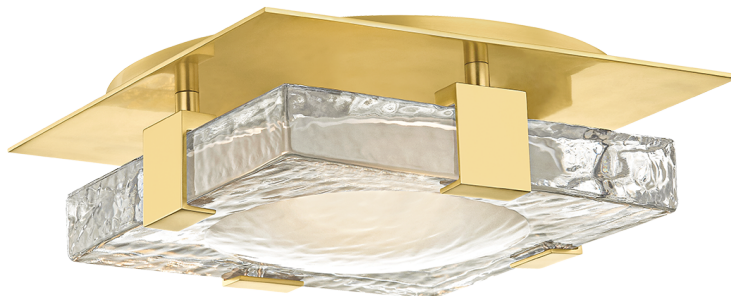

BOURNE

9811-AGB

Bourne's visual heft makes a statement. A very thick pane of glass, etched with a concave divot on its back and clear with a convex moun on its front, is mounted to a canopy or floating backplate, making for a mood-enhancing light diffusion.

FINISHES

AGED BRASS

DIMENSIONS / SPECS

Height: 10.5"
Width/Diameter: 10.5"
Canopy/Backplate: 10"
Product Weight: 15.78lb
Extension: 3.5"
Top to Center: 5.25"
Canopy/Backplate Shape: Round
Sloped Ceiling Compatible: No
Living Finish: No
Uplight Only: No

Shade 1: Glass
Replacement Glass Item #(s): GLS-009811

ELECTRICAL

Bulb 1

Bulb Included: N/A
Socket: Integrated LED
Max Wattage: 12
Bulb Quantity: 1
Dimmer Type: TRIAC
Switch Type: N/A
Gem Box Required (2"x3"): No
Dark Sky: No
CRI: 90
Color Temp.: 3000k
Lumens: 675
Title 24: No
Field Serviceable: Yes