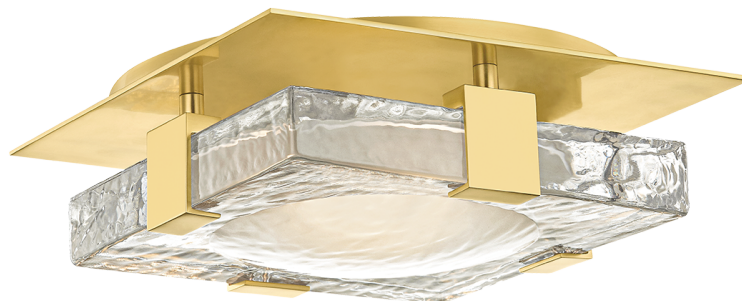

BOURNE

9811-AGB

Bourne's visual heft makes a statement. A very thick pane of glass, etched with a concave divot on its back and clear with a convex moun on its front, is mounted to a canopy or floating backplate, making for a mood-enhancing light diffusion.

FINISHES

AGED BRASS

DIMENSIONS

Height: 10.5"
Width/Diameter: 10.5"
Canopy/Backplate: 10"
Product Weight: 15.78lb
Extension: 3.5"
Top to Center: 5.25"
Canopy/Backplate Shape: Round
Sloped Ceiling Compatible: No
Living Finish: No
Uplight Only: No

Shade

Shade 1: Glass

Replacement Glass Item #(s): GLS-009811

ELECTRICAL

Bulb 1

Bulb Included: N/A
Socket: Integrated LED
Max Wattage: 12
Bulb Quantity: 1
Dimmer Type: TRIAC
Switch Type: N/A
Gem Box Required (2"x3"): No
Dark Sky: No
CRI: 90
Color Temp.: 3000k
Lumens: 675
Title 24: No
Field Serviceable: Yes

SHIPPING

Carton 1: 15" x 15" x 8"
Carton 1 Weight: 16lb
Shipping Method: Ground
Country of Origin: CN