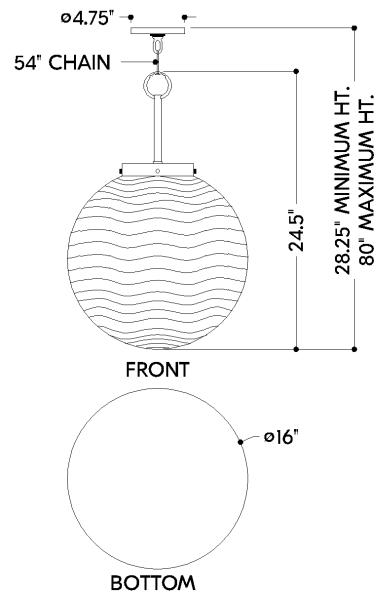

*Due to the one-of-a-kind nature of the medium, exact colors and patterns may vary slightly from the image shown.

FINISHES

AGED BRASS

DIMENSIONS / SPECS

Height: 66"
Width/Diameter: 66"
Length: 66"
Minimum Height: 66"
Maximum Height: 66"
Canopy/Backplate: 4.75"
Hanging Type: 108" Premium Composite Cord
Product Weight: 66lb
Extension: 66"
Top to Center: 66"
Canopy/Backplate Shape: Round
Sloped Ceiling Compatible: No
Living Finish: Yes
Uplight Only: Yes
Min Extension: 66"
Max Extension: 66"

Shade 1: Glass
Shade 1 Finish: Clear Etched
Shade 1 Top Width: 16"
Shade 1 Height: 16.25"

ELECTRICAL

Bulb 1

Bulb Included: No
Socket: E26 Medium Base
Bulb Type: G40
Max Wattage: 25
Bulb Quantity: 1
Wire Length: 500mm
Cord Type: ! New Cord Type
Dimmer Type: Incandescent
Switch Type: ON/OFF STOMP SWITCH
Gem Box Required (2"x3"): Yes
Dark Sky: Yes
CRI: 66
Color Temp.: 66k
Lumens: 66
Title 24: Yes
Field Serviceable: No

Battery

Battery Powered: Yes
Battery Included: Yes
Battery Life: ! New Battery Life !

FALLS MILLS

9917-AGB

SHIPPING

Carton 1: 19" x 19" x 20"

Carton 1 Weight: 27lb

Shipping Method: Ground