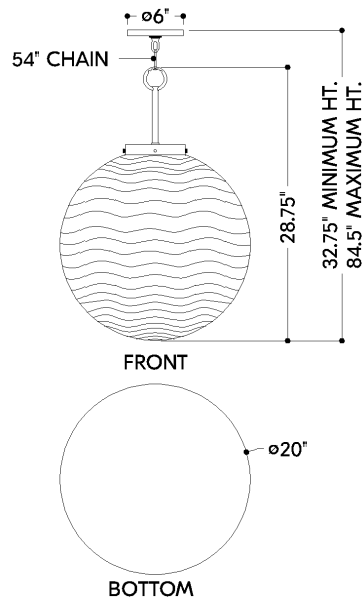

*Due to the one-of-a-kind nature of the medium, exact colors and patterns may vary slightly from the image shown.

FINISHES

AGED BRASS

DIMENSIONS / SPECS

Height: 66"
Width/Diameter: 66"
Length: 66"
Minimum Height: 66"
Maximum Height: 66"
Canopy/Backplate: 6"
Hanging Type: 108" Premium Composite Cord
Product Weight: 66lb
Extension: 66"
Top to Center: 66"
Canopy/Backplate Shape: Round
Sloped Ceiling Compatible: No
Living Finish: Yes
Uplight Only: Yes
Min Extension: 66"
Max Extension: 66"

Shade 1: Glass
Shade 1 Finish: Clear Etched
Shade 1 Top Width: 20"
Shade 1 Height: 20.5"

ELECTRICAL

Bulb 1

Bulb Included: No
Socket: E26 Medium Base
Bulb Type: G40
Max Wattage: 25
Bulb Quantity: 1
Wire Length: 500mm
Cord Type: ! New Cord Type
Dimmer Type: Incandescent
Switch Type: ON/OFF STOMP SWITCH
Gem Box Required (2"x3"): Yes
Dark Sky: Yes
CRI: 66
Color Temp.: 66k
Lumens: 66
Title 24: Yes
Field Serviceable: No

Battery

Battery Powered: Yes
Battery Included: Yes
Battery Life: ! New Battery Life !

FALLS MILLS

9920-AGB

SHIPPING

Carton 1: 23" x 23" x 27"

Carton 1 Weight: 36lb

Shipping Method: Ground