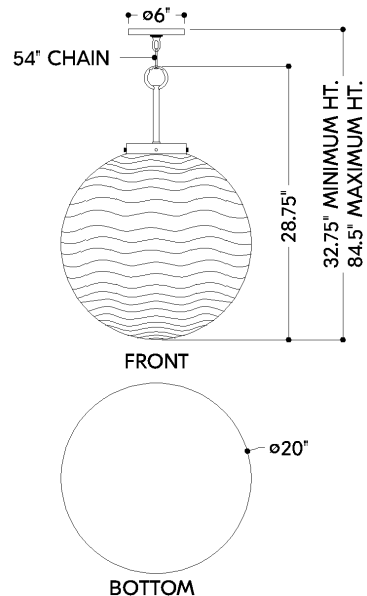

*Due to the one-of-a-kind nature of the medium, exact colors and patterns may vary slightly from the image shown.

FINISHES

AGED BRASS

DIMENSIONS

Height: 66"
Width/Diameter: 66"
Length: 66"
Minimum Height: 66"
Maximum Height: 66"
Canopy/Backplate: 6"
Hanging Type: 108" Premium Composite Cord
Product Weight: 66lb
Extension: 66"
Top to Center: 66"
Canopy/Backplate Shape: Round
Sloped Ceiling Compatible: No
Living Finish: Yes
Uplight Only: Yes

Shade

Shade 1: Glass
Shade 1 Finish: Clear Etched
Shade 1 Top Width: 20"
Shade 1 Height: 20.5"

ELECTRICAL

Bulb 1

Bulb Included: No
Socket: E26 Medium Base
Bulb Type: G40
Max Wattage: 25
Bulb Quantity: 1
Wire Length: 500mm
Cord Type: ! New Cord Type
Dimmer Type: Incandescent
Switch Type: ON/OFF STOMP SWITCH
Gem Box Required (2"x3"): Yes
Dark Sky: Yes
CRI: 66
Color Temp.: 66k
Lumens: 66
Title 24: Yes
Field Serviceable: No

Battery

Battery Powered: Yes
Battery Included: Yes
Battery Life: ! New Battery Life !

FALLS MILLS

9920-AGB

SHIPPING

Carton 1: 23" x 23" x 27"

Carton 1 Weight: 36lb

Shipping Method: Ground