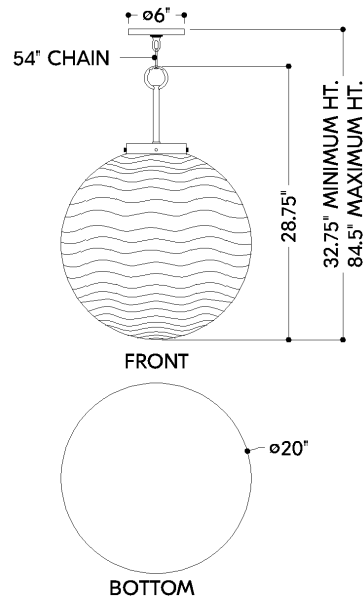

FALLS MILLS

9920-DB

Inspired by Murano glass, Falls Mills takes a classic globe pendant shape and adds a celestial spin. Expertly hand-cut in India, the glass features an organic, swirl-like design that shimmers with iridescence in the light. Falls Mills is available in two sizes and comes with either Aged Brass or Distressed Bronze hardware.

*Due to the one-of-a-kind nature of the medium, exact colors and patterns may vary slightly from the image shown.

FINISHES

DISTRESSED BRONZE

DIMENSIONS

Height: 66"
Width/Diameter: 66"
Length: 66"
Minimum Height: 66"
Maximum Height: 66"
Canopy/Backplate: 6"
Hanging Type: 108" Premium Composite Cord
Product Weight: 66lb
Extension: 66"
Top to Center: 66"
Canopy/Backplate Shape: Round
Sloped Ceiling Compatible: No
Living Finish: Yes
Uplight Only: Yes

Shade

Shade 1: Glass
Shade 1 Finish: Clear Etched
Shade 1 Top Width: 20"
Shade 1 Height: 20.5"

ELECTRICAL

Bulb 1

Bulb Included: No
Socket: E26 Medium Base
Bulb Type: G40
Max Wattage: 25
Bulb Quantity: 1
Wire Length: 500mm
Cord Type: ! New Cord Type
Dimmer Type: Incandescent
Switch Type: ON/OFF STOMP SWITCH
Gem Box Required (2"x3"): Yes
Dark Sky: Yes
CRI: 66
Color Temp.: 66k
Lumens: 66
Title 24: Yes
Field Serviceable: No

Battery

Battery Powered: Yes
Battery Included: Yes
Battery Life: ! New Battery Life !