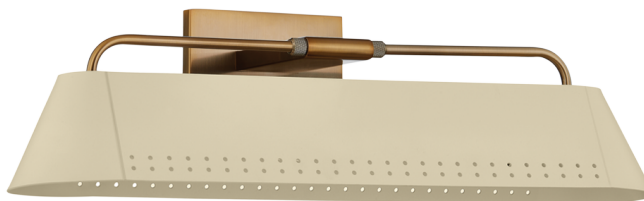

ROWAN

B1106-PBR/SSD

In a tapered racetrack shape, Rowan provides a sleek option for lighting a wall or picture. Small perforations along the shade enable an increased wash of light while also adding a decorative accent to the Soft Sand shade. Rowan is available in two sizes with a Patina Brass finish.

FINISHES

PATINA BRASS

DIMENSIONS / SPECS

Height: 5.5"
Width/Diameter: 18.5"
Canopy/Backplate: 4.75"
Product Weight: 3.86lb
Extension: 7.25"
Top to Center: 2.25"
Canopy/Backplate Shape: Square
Sloped Ceiling Compatible: No
Living Finish: No
Uplight Only: No

Shade 1: Metal
Shade 1 Finish: Soft Sand
Shade 1 Top Length: 15.75"
Shade 1 Top Width: 1.75"
Shade 1 Bottom L/W: 18.5" / 4"
Shade 1 Height: 3"

ELECTRICAL

Bulb 1

Bulb Included: No
Socket: E26 Medium Base
Bulb Type: T10-5.5
Max Wattage: 15
Bulb Quantity: 2
Gem Box Required (2"x3"): No
Dark Sky: No