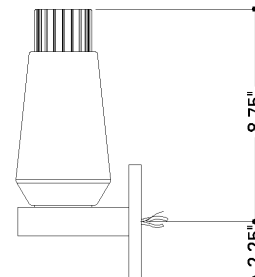

FINISHES

PATINA BRASS

DIMENSIONS

Height: 11.25"
Width/Diameter: 4.75"
Canopy/Backplate: 4.75"
Product Weight: 2.43lb
Extension: 5.25"
Top to Center: 8.75"
Canopy/Backplate Shape: Round
Sloped Ceiling Compatible: No
Living Finish: No
Uplight Only: No

Shade

Shade 1: Glass
Shade 1 Finish: Painted Smoke
Shade 1 Top Width: 4"
Shade 1 Height: 6.5"
Shade 2: Glass
Shade 2 Finish: Clear Ribbed
Shade 2 Top Width: 2.25"
Shade 2 Height: 7.75"

ELECTRICAL

Bulb 1

Bulb Included: No
Socket: E26 Medium Base
Bulb Type: T10-5.5
Max Wattage: 15
Bulb Quantity: 1
Gem Box Required (2"x3"): No
Dark Sky: No

TOP

FRONT

SIDE

SHIPPING

Carton 1: 16" x 10" x 10"
Carton 1 Weight: 4lb
Shipping Method: Ground
Country of Origin: CN