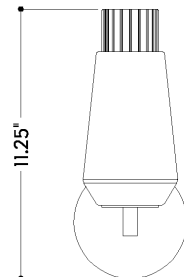

FINISHES

PATINA BRASS

DIMENSIONS

Height: 11.25"
Width/Diameter: 4.75"
Canopy/Backplate: 4.75"
Product Weight: 2.43lb
Extension: 5.25"
Top to Center: 8.75"
Canopy/Backplate Shape: Round
Sloped Ceiling Compatible: No
Living Finish: No
Uplight Only: No

Shade

Shade 1: Glass
Shade 1 Finish: Painted Smoke
Shade 1 Top Width: 4"
Shade 1 Height: 6.5"
Shade 2: Glass
Shade 2 Finish: Clear Ribbed
Shade 2 Top Width: 2.25"
Shade 2 Height: 7.75"

ELECTRICAL

Bulb 1

Bulb Included: No
Socket: E26 Medium Base
Bulb Type: T10-5.5
Max Wattage: 15
Bulb Quantity: 1
Gem Box Required (2"x3"): No
Dark Sky: No

TOP

FRONT

SIDE

SHIPPING

Carton 1: 16" x 10" x 10"
Carton 1 Weight: 4lb
Shipping Method: Ground
Country of Origin: CN