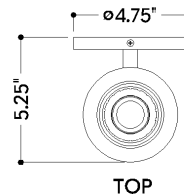

FINISHES

PATINA BRASS

DIMENSIONS

Height: 11.25"
Width/Diameter: 4.75"
Canopy/Backplate: 4.75"
Product Weight: 2.43lb
Extension: 5.25"
Top to Center: 8.75"
Canopy/Backplate Shape: Round
Sloped Ceiling Compatible: No
Living Finish: No
Uplight Only: No

Shade

Shade 1: Glass
Shade 1 Finish: Painted Smoke
Shade 1 Top Width: 4"
Shade 1 Height: 6.5"
Shade 2: Glass
Shade 2 Finish: Clear Ribbed
Shade 2 Top Width: 2.25"
Shade 2 Height: 7.75"

ELECTRICAL

Bulb 1

Bulb Included: No
Socket: E26 Medium Base
Bulb Type: T10-5.5
Max Wattage: 15
Bulb Quantity: 1
Gem Box Required (2"x3"): No
Dark Sky: No

TOP

FRONT

SIDE

SHIPPING

Carton 1: 16" x 10" x 10"
Carton 1 Weight: 4lb
Shipping Method: Ground
Country of Origin: CN