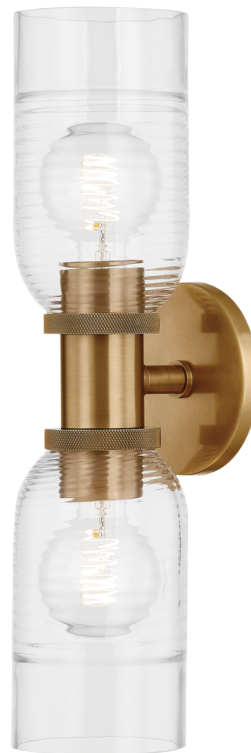

REDDING

B1120-PBR

Striking the balance between hard and soft geometries, the Redding sconce features straight-edged, knurled metal work supporting one or two glass shades. The glass shades feature ribs, which transition from closely to loosely spaced and eventually fade away, mimicking ripples created by a droplet of water. Enhanced with a warm Patina Brass finish, Redding evokes an old-world feel mixed with modern simplicity.

FINISHES

PATINA BRASS

DIMENSIONS / SPECS

Height: 18.5"

Width/Diameter: 5"

Canopy/Backplate: 5"

Product Weight: 3.97lb

Extension: 5.5"

Top to Center: 9.25"

Canopy/Backplate Shape: Round

Sloped Ceiling Compatible: No

Living Finish: No

Uplight Only: No

Shade 1: Glass

Shade 1 Finish: Clear Ribbed

Shade 1 Top Width: 4.5"

Shade 1 Height: 8"

ELECTRICAL

Bulb 1

Bulb Included: No

Socket: E26 Medium Base

Bulb Type: G25

Max Wattage: 15

Bulb Quantity: 2

Gem Box Required (2"x3"): No

Dark Sky: No

SHIPPING

Carton 1: 28" x 7" x 8"

Carton 1 Weight: 6lb

Shipping Method: Ground

Country of Origin: CN