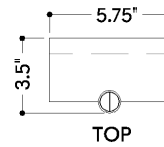

FINISHES

TEXTURE BLACK

Coastal Suitable Finish (EPM): Yes

DIMENSIONS

Height: 15"
Width/Diameter: 4.75"
Product Weight: 2.9lb
Extension: 3.75"
Top to Center: 7.5"
Canopy/Backplate Shape: Rectangular
Sloped Ceiling Compatible: No
Living Finish: No
Uplight Only: Yes

Shade

ELECTRICAL

Bulb 1

Bulb Included: N/A
Socket: Integrated LED
Max Wattage: 7
Bulb Quantity: 1
Dimmer Type: TRIAC
Gem Box Required (2"x3"): No
Dark Sky: No
CRI: 90
Color Temp.: 3000k
Lumens: 575
Title 24: No
Field Serviceable: No