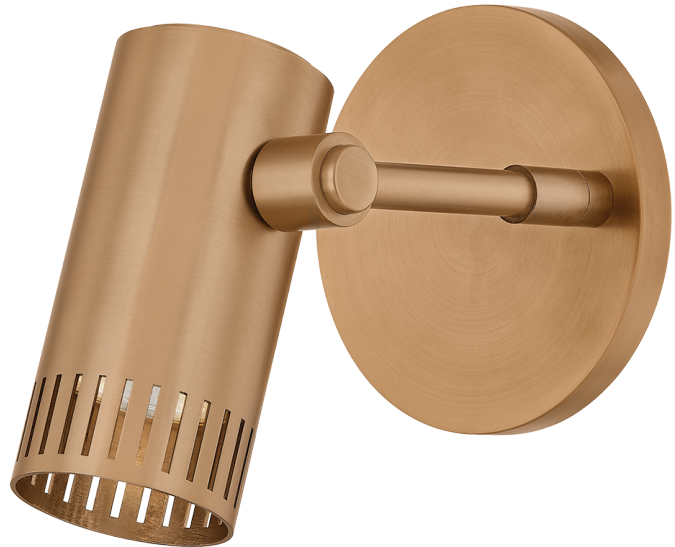

ARROW

B1306-PBR

An elevated basic inspired by retro-futurism, Arrow harkens to the days of craftsmanship-led design. This function-forward sconce features an adjustable head to allow complete control over the direction of light. Available in either a Patina Brass or Vintage Pewter finish, the nostalgic appeal of this simple spotlight endures.

FINISHES

PATINA BRASS (PBR)
Vintage Pewter (Vintage Pewter)

DIMENSIONS

Height: 6"
Width/Diameter: 4.75"
Length: "
Minimum Height: "
Maximum Height: "
Canopy/Backplate: 4.75"
Hanging Type:
Product Weight: 1.65lb

GLASS

Attachment:
Glass 1:
Glass 2:

LAMPING

Bulb 1
Bulb Included: No
Socket: GU10
Bulb: MR16 • 1 • 9 Watt Max
Voltage: 120
UL Rating: ETL Damp
Gem Box: Not Required

SHIPPING

Carton 1: 1" x 1" x 1"
Carton 1 Weight: 1lb
Shipping Method: Ground