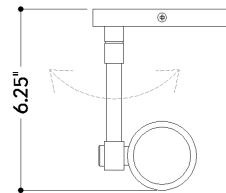

FINISHES

PATINA BRASS

Coastal Suitable Finish (EPM): No

DIMENSIONS

Height: 6"
Width/Diameter: 4.75"
Canopy/Backplate: 4.75"
Product Weight: 1.65lb
Extension: 6"
Top to Center: 2.5"
Canopy/Backplate Shape: Round
Sloped Ceiling Compatible: No
Living Finish: No
Uplight Only: No

Shade

ELECTRICAL

Bulb 1

Bulb Included: No
Socket: GU10
Bulb Type: MR16
Max Wattage: 9
Bulb Quantity: 1
Bulb Included: No
Cord Type: B & W TEFLON W/ GROUND WIRE
Gem Box Required (2"x3"): No
Dark Sky: No

SHIPPING

Carton 1: 22" x 21" x 19"
Carton 1 Weight: 3lb
Shipping Method: Ground
Country of Origin: CN

TOP

FRONT

SIDE