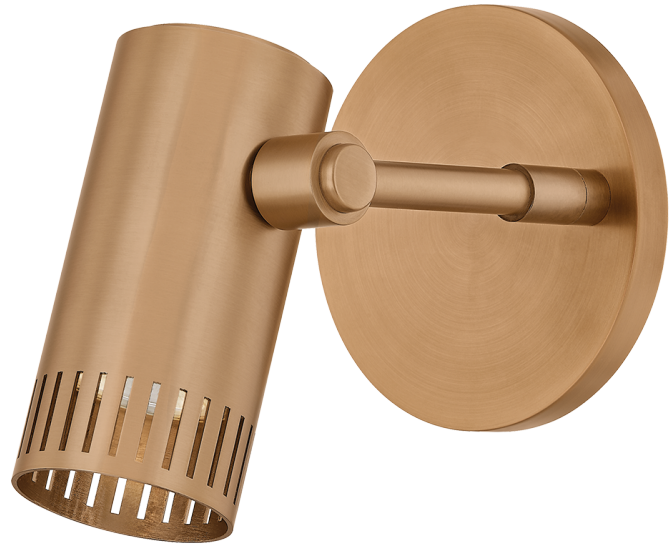

ARROW

B1306-PBR

An elevated basic inspired by retro-futurism, Arrow harkens to the days of craftsmanship-led design. This function-forward sconce features an adjustable head to allow complete control over the direction of light. Available in either a Patina Brass or Vintage Pewter finish, the nostalgic appeal of this simple spotlight endures.

FINISHES

PATINA BRASS

Coastal Suitable Finish (EPM): No

DIMENSIONS

Height: 6"
Width/Diameter: 4.75"
Canopy/Backplate: 4.75"
Product Weight: 1.65lb
Extension: 6"
Top to Center: 2.5"
Canopy/Backplate Shape: Round
Sloped Ceiling Compatible: No
Living Finish: No
Uplight Only: No

Shade

ELECTRICAL

Bulb 1

Bulb Included: No
Socket: GU10
Bulb Type: MR16
Max Wattage: 9
Bulb Quantity: 1
Bulb Included: No
Cord Type: B & W TEFLON W/ GROUND WIRE
Gem Box Required (2"x3"): No
Dark Sky: No

SHIPPING

Carton 1: 22" x 21" x 19"
Carton 1 Weight: 3lb
Shipping Method: Ground
Country of Origin: CN