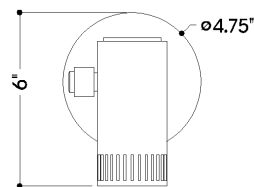

FINISHES

PATINA BRASS

Coastal Suitable Finish (EPM): No

DIMENSIONS

Height: 6"
Width/Diameter: 4.75"
Canopy/Backplate: 4.75"
Product Weight: 1.65lb
Extension: 6"
Top to Center: 2.5"
Canopy/Backplate Shape: Round
Sloped Ceiling Compatible: No
Living Finish: No
Uplight Only: No

Shade

ELECTRICAL

Bulb 1

Bulb Included: No
Socket: GU10
Bulb Type: MR16
Max Wattage: 9
Bulb Quantity: 1
Bulb Included: No
Cord Type: B & W TEFLON W/ GROUND WIRE
Gem Box Required (2"x3"): No
Dark Sky: No

SHIPPING

Carton 1: 22" x 21" x 19"
Carton 1 Weight: 3lb
Shipping Method: Ground
Country of Origin: CN

TOP

FRONT

SIDE