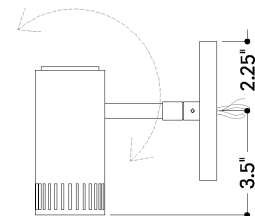

FINISHES

PATINA BRASS

Coastal Suitable Finish (EPM): No

DIMENSIONS

Height: 6"
Width/Diameter: 4.75"
Canopy/Backplate: 4.75"
Product Weight: 1.65lb
Extension: 6"
Top to Center: 2.5"
Canopy/Backplate Shape: Round
Sloped Ceiling Compatible: No
Living Finish: No
Uplight Only: No

Shade

ELECTRICAL

Bulb 1

Bulb Included: No
Socket: GU10
Bulb Type: MR16
Max Wattage: 9
Bulb Quantity: 1
Bulb Included: No
Cord Type: B & W TEFLON W/ GROUND WIRE
Gem Box Required (2"x3"): No
Dark Sky: No

SHIPPING

Carton 1: 22" x 21" x 19"
Carton 1 Weight: 3lb
Shipping Method: Ground
Country of Origin: CN

TOP

FRONT

SIDE