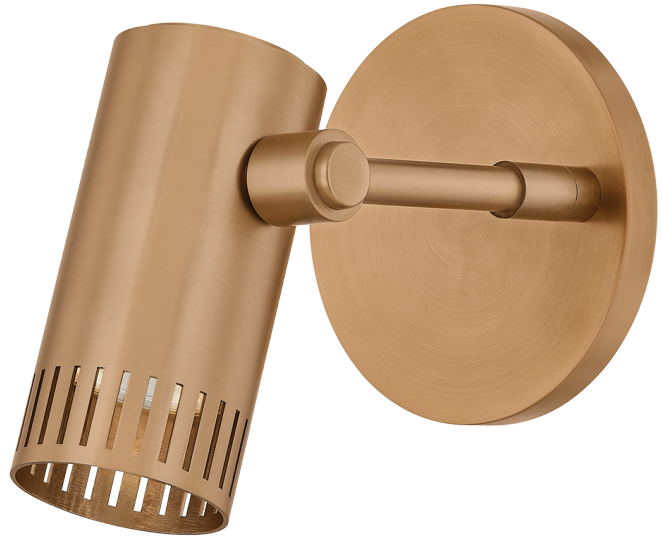

# ARROW

B1306-PBR

An elevated basic inspired by retro-futurism, Arrow harkens to the days of craftsmanship-led design. This function-forward sconce features an adjustable head to allow complete control over the direction of light. Available in either a Patina Brass or Vintage Pewter finish, the nostalgic appeal of this simple spotlight endures.

## FINISHES

PATINA BRASS

## DIMENSIONS / SPECS

Height: 6"  
Width/Diameter: 4.75"  
Canopy/Backplate: 4.75"  
Product Weight: 1.65lb  
Extension: 6"  
Top to Center: 2.5"  
Canopy/Backplate Shape: Round  
Sloped Ceiling Compatible: No  
Living Finish: No  
Uplight Only: No  
Min Extension: 6"  
Max Extension: 8.25"

### Bulb 1

Bulb Included: No  
Socket: GU10  
Bulb Type: MR16  
Max Wattage: 9  
Bulb Quantity: 1  
Cord Type: B & W TEFLON W/ GROUND WIRE  
Gem Box Required (2"x3"): No  
Dark Sky: No