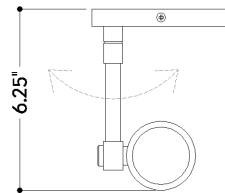

SHIPPING

Carton 1: 22" x 21" x 19"
Carton 1 Weight: 3lb
Shipping Method: Ground
Country of Origin: CN

TOP