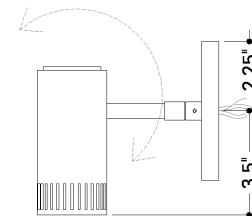

## DIMENSIONS / SPECS

Height: 6"  
Width/Diameter: 4.75"  
Canopy/Backplate: 4.75"  
Product Weight: 1.65lb  
Extension: 6"  
Top to Center: 2.5"  
Canopy/Backplate Shape: Round  
Sloped Ceiling Compatible: No  
Living Finish: No  
Uplight Only: No  
Min Extension: 6"  
Max Extension: 8.25"

## SHIPPING

Carton 1: 22" x 21" x 19"  
Carton 1 Weight: 3lb  
Shipping Method: Ground  
Country of Origin: CN

TOP

FRONT

SIDE