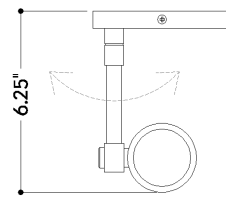

FINISHES

PATINA BRASS

DIMENSIONS

Height: 6"
Width/Diameter: 4.75"
Canopy/Backplate: 4.75"
Product Weight: 1.65lb
Extension: 6"
Top to Center: 2.5"
Canopy/Backplate Shape: Round
Sloped Ceiling Compatible: No
Living Finish: No
Uplight Only: No

Shade

ELECTRICAL

Bulb 1

Bulb Included: No
Socket: GU10
Bulb Type: MR16
Max Wattage: 9
Bulb Quantity: 1
Cord Type: B & W TEFLON W/ GROUND WIRE
Gem Box Required (2"x3"): No
Dark Sky: No

SHIPPING

Carton 1: 22" x 21" x 19"
Carton 1 Weight: 3lb
Shipping Method: Ground
Country of Origin: CN

TOP

FRONT

SIDE