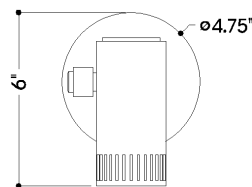

ARROW

B1306-PBR

An elevated basic inspired by retro-futurism, Arrow harkens to the days of craftsmanship-led design. This function-forward sconce features an adjustable head to allow complete control over the direction of light. Available in either a Patina Brass or Vintage Pewter finish, the nostalgic appeal of this simple spotlight endures.

FINISHES

PATINA BRASS

DIMENSIONS / SPECS

Height: 6"
Width/Diameter: 4.75"
Canopy/Backplate: 4.75"
Product Weight: 1.65lb
Extension: 6"
Top to Center: 2.5"
Canopy/Backplate Shape: Round
Sloped Ceiling Compatible: No
Living Finish: No
Uplight Only: No
Min Extension: 6"
Max Extension: 8.25"

ELECTRICAL

Bulb 1

Bulb Included: No
Socket: GU10
Bulb Type: MR16
Max Wattage: 9
Bulb Quantity: 1
Cord Type: B & W TEFLON W/ GROUND WIRE
Gem Box Required (2"x3"): No
Dark Sky: No

SHIPPING

Carton 1: 22" x 21" x 19"
Carton 1 Weight: 3lb
Shipping Method: Ground
Country of Origin: CN

FRONT