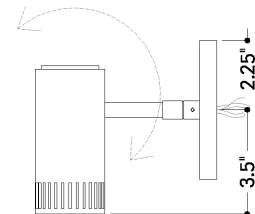

FINISHES

PATINA BRASS

DIMENSIONS

Height: 6"
Width/Diameter: 4.75"
Canopy/Backplate: 4.75"
Product Weight: 1.65lb
Extension: 6"
Top to Center: 2.5"
Canopy/Backplate Shape: Round
Sloped Ceiling Compatible: No
Living Finish: No
Uplight Only: No

Shade

ELECTRICAL

Bulb 1

Bulb Included: No
Socket: GU10
Bulb Type: MR16
Max Wattage: 9
Bulb Quantity: 1
Cord Type: B & W TEFLON W/ GROUND WIRE
Gem Box Required (2"x3"): No
Dark Sky: No

SHIPPING

Carton 1: 22" x 21" x 19"
Carton 1 Weight: 3lb
Shipping Method: Ground
Country of Origin: CN

TOP

FRONT

SIDE