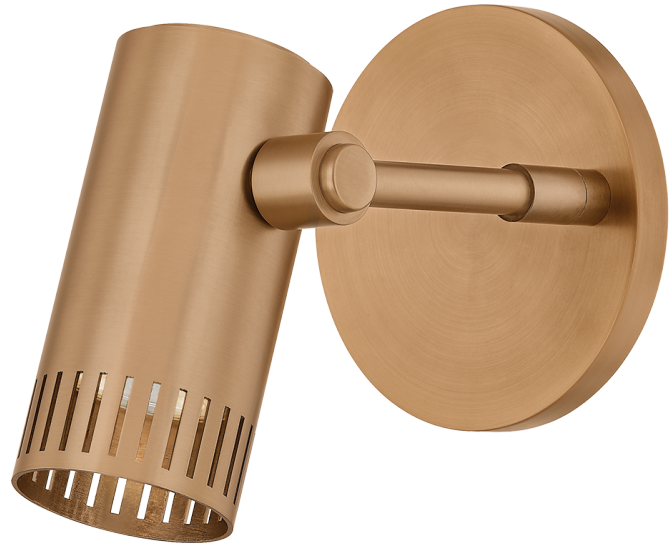

ARROW

B1306-PBR

An elevated basic inspired by retro-futurism, Arrow harkens to the days of craftsmanship-led design. This function-forward sconce features an adjustable head to allow complete control over the direction of light. Available in either a Patina Brass or Vintage Pewter finish, the nostalgic appeal of this simple spotlight endures.

FINISHES

PATINA BRASS

DIMENSIONS

Height: 6"
Width/Diameter: 4.75"
Canopy/Backplate: 4.75"
Product Weight: 1.65lb
Extension: 6"
Top to Center: 2.5"
Canopy/Backplate Shape: Round
Sloped Ceiling Compatible: No
Living Finish: No
Uplight Only: No

Shade

ELECTRICAL

Bulb 1

Bulb Included: No
Socket: GU10
Bulb Type: MR16
Max Wattage: 9
Bulb Quantity: 1
Cord Type: B & W TEFLON W/ GROUND WIRE
Gem Box Required (2"x3"): No
Dark Sky: No

SHIPPING

Carton 1: 22" x 21" x 19"
Carton 1 Weight: 3lb
Shipping Method: Ground
Country of Origin: CN