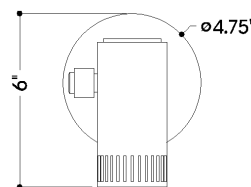

FINISHES

PATINA BRASS

DIMENSIONS

Height: 6"
Width/Diameter: 4.75"
Canopy/Backplate: 4.75"
Product Weight: 1.65lb
Extension: 6"
Top to Center: 2.5"
Canopy/Backplate Shape: Round
Sloped Ceiling Compatible: No
Living Finish: No
Uplight Only: No

Shade

ELECTRICAL

Bulb 1

Bulb Included: No
Socket: GU10
Bulb Type: MR16
Max Wattage: 9
Bulb Quantity: 1
Cord Type: B & W TEFLON W/ GROUND WIRE
Gem Box Required (2"x3"): No
Dark Sky: No

SHIPPING

Carton 1: 22" x 21" x 19"
Carton 1 Weight: 3lb
Shipping Method: Ground
Country of Origin: CN

TOP

FRONT

SIDE