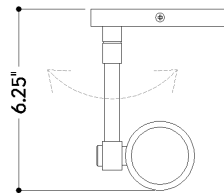

ARROW

B1306-VPT

An elevated basic inspired by retro-futurism, Arrow harkens to the days of craftsmanship-led design. This function-forward sconce features an adjustable head to allow complete control over the direction of light. Available in either a Patina Brass or Vintage Pewter finish, the nostalgic appeal of this simple spotlight endures.

FINISHES

VINTAGE PEWTER

Coastal Suitable Finish (EPM): No

DIMENSIONS

Height: 6"
Width/Diameter: 4.75"
Canopy/Backplate: 4.75"
Product Weight: 1.65lb
Extension: 6"
Top to Center: 2.5"
Canopy/Backplate Shape: Round
Sloped Ceiling Compatible: No
Living Finish: No
Uplight Only: No

Shade

ELECTRICAL

Bulb 1

Bulb Included: No
Socket: GU10
Bulb Type: MR16
Max Wattage: 9
Bulb Quantity: 1
Bulb Included: No
Cord Type: B & W TEFLON W/ GROUND WIRE
Gem Box Required (2"x3"): No
Dark Sky: No

SHIPPING

Carton 1: 22" x 21" x 19"
Carton 1 Weight: 3lb
Shipping Method: Ground
Country of Origin: CN

TOP