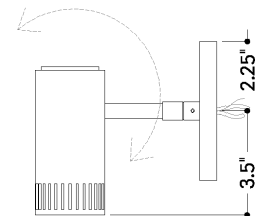

## DIMENSIONS

Height: 6"  
Width/Diameter: 4.75"  
Canopy/Backplate: 4.75"  
Product Weight: 1.65lb  
Extension: 6"  
Top to Center: 2.5"  
Canopy/Backplate Shape: Round  
Sloped Ceiling Compatible: No  
Living Finish: No  
Uplight Only: No

## SHIPPING

Carton 1: 22" x 21" x 19"  
Carton 1 Weight: 3lb  
Shipping Method: Ground  
Country of Origin: CN

TOP

FRONT

SIDE