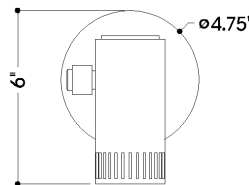

ARROW

B1306-VPT

An elevated basic inspired by retro-futurism, Arrow harkens to the days of craftsmanship-led design. This function-forward sconce features an adjustable head to allow complete control over the direction of light. Available in either a Patina Brass or Vintage Pewter finish, the nostalgic appeal of this simple spotlight endures.

FINISHES

VINTAGE PEWTER

Coastal Suitable Finish (EPM): No

DIMENSIONS

Height: 6"
Width/Diameter: 4.75"
Canopy/Backplate: 4.75"
Product Weight: 1.65lb
Extension: 6"
Top to Center: 2.5"
Canopy/Backplate Shape: Round
Sloped Ceiling Compatible: No
Living Finish: No
Uplight Only: No

Shade

ELECTRICAL

Bulb 1

Bulb Included: No
Socket: GU10
Bulb Type: MR16
Max Wattage: 9
Bulb Quantity: 1
Bulb Included: No
Cord Type: B & W TEFLON W/ GROUND WIRE
Gem Box Required (2"x3"): No
Dark Sky: No

SHIPPING

Carton 1: 22" x 21" x 19"
Carton 1 Weight: 3lb
Shipping Method: Ground
Country of Origin: CN

TOP

FRONT