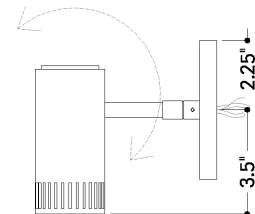

## DIMENSIONS

Height: 6"  
Width/Diameter: 4.75"  
Canopy/Backplate: 4.75"  
Product Weight: 1.65lb  
Extension: 6"  
Top to Center: 2.5"  
Canopy/Backplate Shape: Round  
Sloped Ceiling Compatible: No  
Living Finish: No  
Uplight Only: No

## SHIPPING

Carton 1: 22" x 21" x 19"  
Carton 1 Weight: 3lb  
Shipping Method: Ground  
Country of Origin: CN

TOP

FRONT

SIDE