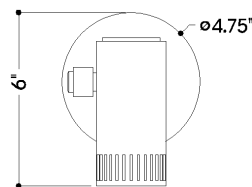

ARROW

B1306-VPT

An elevated basic inspired by retro-futurism, Arrow harkens to the days of craftsmanship-led design. This function-forward sconce features an adjustable head to allow complete control over the direction of light. Available in either a Patina Brass or Vintage Pewter finish, the nostalgic appeal of this simple spotlight endures.

FINISHES

VINTAGE PEWTER

DIMENSIONS / SPECS

Height: 6"
Width/Diameter: 4.75"
Canopy/Backplate: 4.75"
Product Weight: 1.65lb
Extension: 6"
Top to Center: 2.5"
Canopy/Backplate Shape: Round
Sloped Ceiling Compatible: No
Living Finish: No
Uplight Only: No
Min Extension: 6"
Max Extension: 8.25"

ELECTRICAL

Bulb 1

Bulb Included: No
Socket: GU10
Bulb Type: MR16
Max Wattage: 9
Bulb Quantity: 1
Cord Type: B & W TEFLON W/ GROUND WIRE
Gem Box Required (2"x3"): No
Dark Sky: No

SHIPPING

Carton 1: 22" x 21" x 19"
Carton 1 Weight: 3lb
Shipping Method: Ground
Country of Origin: CN

FRONT

HUDSON VALLEY
LIGHTING GROUP