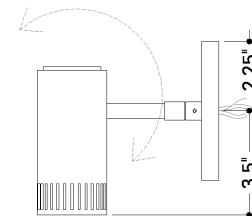

SIDE

HUDSON VALLEY
LIGHTING GROUP