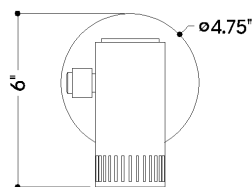

ARROW

B1306-VPT

An elevated basic inspired by retro-futurism, Arrow harkens to the days of craftsmanship-led design. This function-forward sconce features an adjustable head to allow complete control over the direction of light. Available in either a Patina Brass or Vintage Pewter finish, the nostalgic appeal of this simple spotlight endures.

FINISHES

VINTAGE PEWTER

DIMENSIONS

Height: 6"
Width/Diameter: 4.75"
Canopy/Backplate: 4.75"
Product Weight: 1.65lb
Extension: 6"
Top to Center: 2.5"
Canopy/Backplate Shape: Round
Sloped Ceiling Compatible: No
Living Finish: No
Uplight Only: No

Shade

ELECTRICAL

Bulb 1

Bulb Included: No
Socket: GU10
Bulb Type: MR16
Max Wattage: 9
Bulb Quantity: 1
Cord Type: B & W TEFLON W/ GROUND WIRE
Gem Box Required (2"x3"): No
Dark Sky: No

SHIPPING

Carton 1: 22" x 21" x 19"
Carton 1 Weight: 3lb
Shipping Method: Ground
Country of Origin: CN

TOP

FRONT