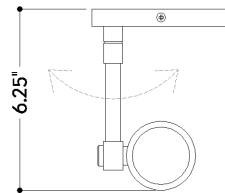

FINISHES

VINTAGE PEWTER

DIMENSIONS / SPECS

Height: 6"
Width/Diameter: 4.75"
Canopy/Backplate: 4.75"
Product Weight: 1.65lb
Extension: 6"
Top to Center: 2.5"
Canopy/Backplate Shape: Round
Sloped Ceiling Compatible: No
Living Finish: No
Uplight Only: No
Min Extension: 6"
Max Extension: 8.25"

ELECTRICAL

Bulb 1

Bulb Included: No
Socket: GU10
Bulb Type: MR16
Max Wattage: 9
Bulb Quantity: 1
Cord Type: B & W TEFLON W/ GROUND WIRE
Gem Box Required (2"x3"): No
Dark Sky: No

SHIPPING

Carton 1: 22" x 21" x 19"
Carton 1 Weight: 3lb
Shipping Method: Ground
Country of Origin: CN