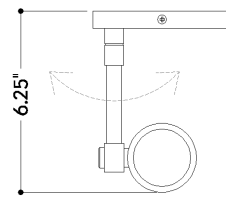

ARROW

B1306-VPT

An elevated basic inspired by retro-futurism, Arrow harkens to the days of craftsmanship-led design. This function-forward sconce features an adjustable head to allow complete control over the direction of light. Available in either a Patina Brass or Vintage Pewter finish, the nostalgic appeal of this simple spotlight endures.

FINISHES

VINTAGE PEWTER

DIMENSIONS

Height: 6"
Width/Diameter: 4.75"
Canopy/Backplate: 4.75"
Product Weight: 1.65lb
Extension: 6"
Top to Center: 2.5"
Canopy/Backplate Shape: Round
Sloped Ceiling Compatible: No
Living Finish: No
Uplight Only: No

Shade

ELECTRICAL

Bulb 1

Bulb Included: No
Socket: GU10
Bulb Type: MR16
Max Wattage: 9
Bulb Quantity: 1
Cord Type: B & W TEFLON W/ GROUND WIRE
Gem Box Required (2"x3"): No
Dark Sky: No

SHIPPING

Carton 1: 22" x 21" x 19"
Carton 1 Weight: 3lb
Shipping Method: Ground
Country of Origin: CN

TOP