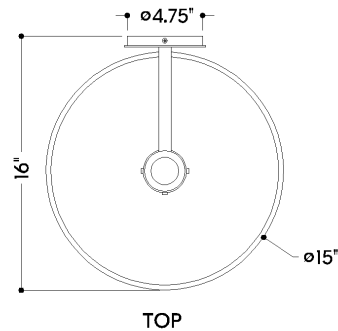

SHIPPING

Carton 1: 18" x 15" x 18"

Carton 1 Weight: 6lb

Shipping Method: Ground

Country of Origin: CN