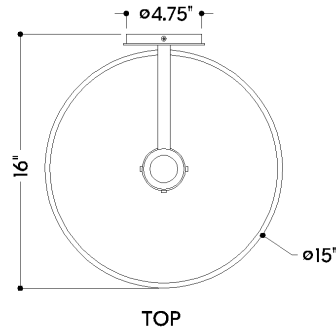

FINISHES

TEXTURE BLACK

Coastal Suitable Finish (EPM): No

DIMENSIONS / SPECS

Height: 10.5"
Width/Diameter: 15"
Canopy/Backplate: 4.75"
Product Weight: 2.87lb
Extension: 16"
Top to Center: 2.75"
Canopy/Backplate Shape: Round
Sloped Ceiling Compatible: No
Living Finish: No
Uplight Only: No

Shade 1: Aluminum
Shade 1 Finish: Textured Black
Shade 1 Top Width: 2.75"
Shade 1 Bottom L/W: 0" / 15"
Shade 1 Height: 6"

ELECTRICAL

Bulb 1

Bulb Included: No
Socket: E26 Medium Base
Bulb Type: A19
Max Wattage: 15
Bulb Quantity: 1
Gem Box Required (2"x3"): No
Dark Sky: Yes

SHIPPING

Carton 1: 18" x 15" x 18"
Carton 1 Weight: 6lb
Shipping Method: Ground
Country of Origin: CN

HUDSON VALLEY
LIGHTING GROUP