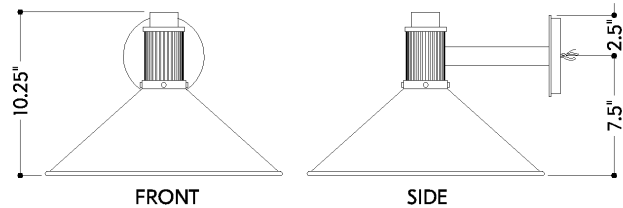

FINISHES

TEXTURE BLACK

Coastal Suitable Finish (EPM): No

DIMENSIONS / SPECS

Height: 10.5"
Width/Diameter: 15"
Canopy/Backplate: 4.75"
Product Weight: 2.87lb
Extension: 16"
Top to Center: 2.75"
Canopy/Backplate Shape: Round
Sloped Ceiling Compatible: No
Living Finish: No
Uplight Only: No

Shade 1: Aluminum
Shade 1 Finish: Textured Black
Shade 1 Top Width: 2.75"
Shade 1 Bottom L/W: 0" / 15"
Shade 1 Height: 6"

ELECTRICAL

Bulb 1

Bulb Included: No
Socket: E26 Medium Base
Bulb Type: A19
Max Wattage: 15
Bulb Quantity: 1
Gem Box Required (2"x3"): No
Dark Sky: Yes

SHIPPING

Carton 1: 18" x 15" x 18"
Carton 1 Weight: 6lb
Shipping Method: Ground
Country of Origin: CN

HUDSON VALLEY
LIGHTING GROUP