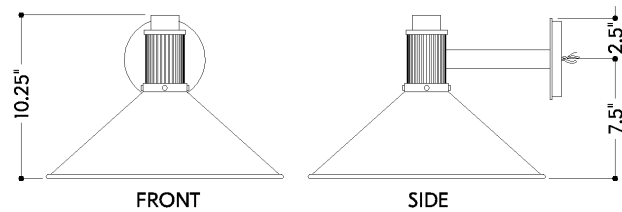

TOP

FRONT

SIDE