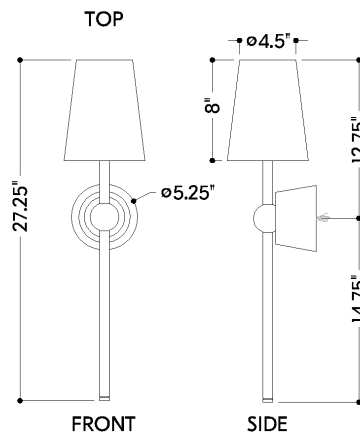

*Due to the one-of-a-kind nature of the medium, exact colors and patterns may vary slightly from the image shown.

FINISHES

PATINA BRASS

Coastal Suitable Finish (EPM): No

DIMENSIONS

Height: 27.25"

Width/Diameter: 6.5"

Canopy/Backplate: 5.25"

Product Weight: 5.5lb

Extension: 7"

Top to Center: 12.5"

Canopy/Backplate Shape: Round

Sloped Ceiling Compatible: No

Living Finish: No

Uplight Only: Yes

Shade

Shade 1: Fabric

Shade 1 Finish: Off White Linen

Shade 1 Top Width: 4.5"

Shade 1 Bottom L/W: 0" / 6.5"

Shade 1 Height: 8"

ELECTRICAL

Bulb 1

Dark Sky: No

SHIPPING

Carton 1: 19" x 10" x 9"

Carton 1 Weight: 9lb

Shipping Method: Ground

Country of Origin: CN

HUDSON VALLEY
LIGHTING GROUP

| hvlgroup.com | 1.800.814.3993