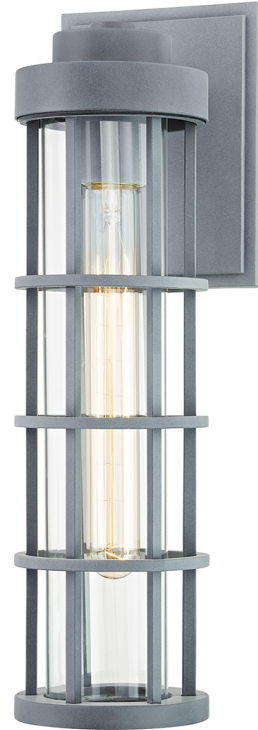

MESA

B2042-WZN

Designed in collaboration with Becki Owens, Mesa strikes the perfect balance between industrial and coastal. Linear in form, the nautical shade is finished in textured black or weathered zinc. Available in two sizes. Wet rated.

FINISHES

WEATHERED ZINC

Coastal Suitable Finish (EPM): No

DIMENSIONS / SPECS

Height: 15"

Width/Diameter: 4.75"

Extension: 5.75"

Top to Center: 6.25"

Canopy/Backplate Shape: Rectangular

Sloped Ceiling Compatible: No

Living Finish: No

Uplight Only: Yes

Shade 1: Glass

Shade 1 Top Width: 2.75"

Shade 1 Bottom L/W: 0" / 2.75"

Shade 1 Height: 13"

Replacement Glass Item #(s): GLS-B2042

ELECTRICAL

Bulb 1

Bulb Included: No

Socket: E26 Medium Base

Max Wattage: 75

Bulb Quantity: 1

Gem Box Required (2"x3"): No

Dark Sky: No

SHIPPING

Carton 1: 18" x 7" x 8"

Carton 1 Weight: 4lb

Shipping Method: Ground

Country of Origin: CN