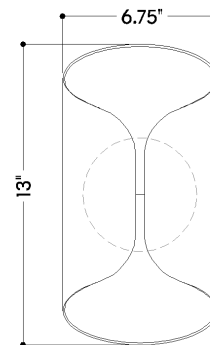

FINISHES

TEXTURE BLACK

Coastal Suitable Finish (EPM): No

DIMENSIONS

Height: 13"
Width/Diameter: 6.75"
Canopy/Backplate: 4.75"
Product Weight: 2.26lb
Extension: 3.75"
Top to Center: 6.5"
Canopy/Backplate Shape: Round
Sloped Ceiling Compatible: No
Living Finish: No
Uplight Only: No

Shade

ELECTRICAL

Bulb 1

Bulb Included: N/A
Socket: Integrated LED
Max Wattage: 10
Bulb Quantity: 1
Bulb Included: Yes
Dimmer Type: ELV, TRIAC
Gem Box Required (2"x3"): No
Dark Sky: No
CRI: 90
Color Temp.: 3000k
Lumens: 50
Title 24: No
Field Serviceable: No

SHIPPING

Carton 1: 16" x 9" x 6"
Carton 1 Weight: 4lb
Shipping Method: Ground
Country of Origin: CN

TOP

FRONT

SIDE