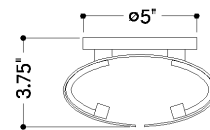

FINISHES

TEXTURE BLACK

Coastal Suitable Finish (EPM): No

DIMENSIONS

Height: 13"
Width/Diameter: 6.75"
Canopy/Backplate: 4.75"
Product Weight: 2.26lb
Extension: 3.75"
Top to Center: 6.5"
Canopy/Backplate Shape: Round
Sloped Ceiling Compatible: No
Living Finish: No
Uplight Only: No

Shade

ELECTRICAL

Bulb 1

Bulb Included: N/A
Socket: Integrated LED
Max Wattage: 10
Bulb Quantity: 1
Bulb Included: Yes
Dimmer Type: ELV, TRIAC
Gem Box Required (2"x3"): No
Dark Sky: No
CRI: 90
Color Temp.: 3000k
Lumens: 50
Title 24: No
Field Serviceable: No

SHIPPING

Carton 1: 16" x 9" x 6"
Carton 1 Weight: 4lb
Shipping Method: Ground
Country of Origin: CN

TOP

FRONT

SIDE