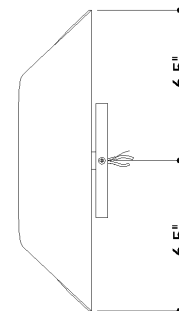

FINISHES

TEXTURE BLACK

Coastal Suitable Finish (EPM): No

DIMENSIONS

Height: 13"
Width/Diameter: 6.75"
Canopy/Backplate: 4.75"
Product Weight: 2.26lb
Extension: 3.75"
Top to Center: 6.5"
Canopy/Backplate Shape: Round
Sloped Ceiling Compatible: No
Living Finish: No
Uplight Only: No

Shade

ELECTRICAL

Bulb 1

Bulb Included: N/A
Socket: Integrated LED
Max Wattage: 10
Bulb Quantity: 1
Bulb Included: Yes
Dimmer Type: ELV, TRIAC
Gem Box Required (2"x3"): No
Dark Sky: No
CRI: 90
Color Temp.: 3000k
Lumens: 50
Title 24: No
Field Serviceable: No

SHIPPING

Carton 1: 16" x 9" x 6"
Carton 1 Weight: 4lb
Shipping Method: Ground
Country of Origin: CN

TOP

FRONT

SIDE