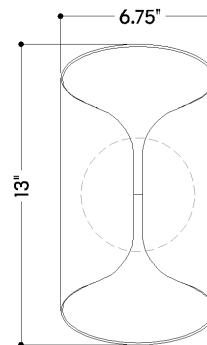

SHIPPING

Carton 1: 16" x 9" x 6"

Carton 1 Weight: 4lb

Shipping Method: Ground

Country of Origin: CN

FRONT