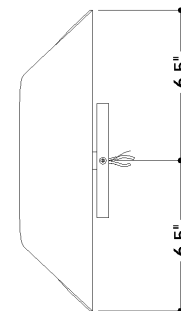

COLE

B2213-TBK

Artfully wrapped into a tube-like shape, the metal frame of Cole leaves a slender opening for light to escape, allowing for a mesmerizing play of shadows and illumination. The organic feel of the silhouette is contrasted by the robust Textured Black finish, which provides a bold appearance. Available in two sizes, Cole is a unique and artful exterior fixture.

FINISHES

TEXTURE BLACK

Coastal Suitable Finish (EPM): No

DIMENSIONS / SPECS

Height: 13"

Width/Diameter: 6.75"

Canopy/Backplate: 4.75"

Product Weight: 2.26lb

Extension: 3.75"

Top to Center: 6.5"

Canopy/Backplate Shape: Round

Sloped Ceiling Compatible: No

Living Finish: No

Uplight Only: No

ELECTRICAL

Bulb 1

Bulb Included: N/A

Socket: Integrated LED

Max Wattage: 10

Bulb Quantity: 1

Dimmer Type: ELV, TRIAC

Gem Box Required (2"x3"): No

Dark Sky: No

CRI: 90

Color Temp.: 3000k

Lumens: 50

Title 24: No

Field Serviceable: No

SHIPPING

Carton 1: 16" x 9" x 6"

Carton 1 Weight: 4lb

Shipping Method: Ground

Country of Origin: CN

SIDE