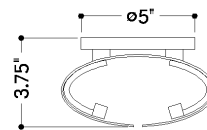

SHIPPING

Carton 1: 16" x 9" x 6"

Carton 1 Weight: 4lb

Shipping Method: Ground

Country of Origin: CN

TOP