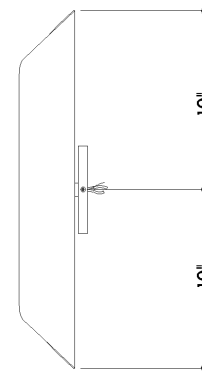

## DIMENSIONS

Height: 20"

Width/Diameter: 7.75"

Canopy/Backplate: 4.75"

Product Weight: 3.87lb

Extension: 4"

Top to Center: 10"

Canopy/Backplate Shape: Round

## SHIPPING

Carton 1: 24" x 10" x 7"

Carton 1 Weight: 8lb

Shipping Method: Ground

Country of Origin: CN

TOP

FRONT

SIDE