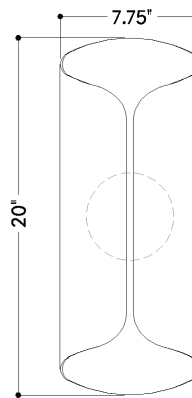

## DIMENSIONS

Height: 20"

Width/Diameter: 7.75"

Canopy/Backplate: 4.75"

Product Weight: 3.87lb

Extension: 4"

Top to Center: 10"

Canopy/Backplate Shape: Round

## SHIPPING

Carton 1: 24" x 10" x 7"

Carton 1 Weight: 8lb

Shipping Method: Ground

Country of Origin: CN

TOP

FRONT

SIDE