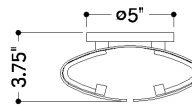

COLE

B2220-TBK

Artfully wrapped into a tube-like shape, the metal frame of Cole leaves a slender opening for light to escape, allowing for a mesmerizing play of shadows and illumination. The organic feel of the silhouette is contrasted by the robust Textured Black finish, which provides a bold appearance. Available in two sizes, Cole is a unique and artful exterior fixture.

FINISHES

TEXTURE BLACK

Coastal Suitable Finish (EPM): No

DIMENSIONS

Height: 20"

Width/Diameter: 7.75"

Canopy/Backplate: 4.75"

Product Weight: 3.87lb

Extension: 4"

Top to Center: 10"

Canopy/Backplate Shape: Round

Sloped Ceiling Compatible: No

Living Finish: No

Uplight Only: No

Shade

ELECTRICAL

Bulb 1

Bulb Included: N/A

Socket: Integrated LED

Max Wattage: 15

Bulb Quantity: 1

Bulb Included: Yes

Dimmer Type: ELV, TRIAC

Gem Box Required (2"x3"): No

Dark Sky: No

CRI: 90

Color Temp.: 3000k

Lumens: 50

Title 24: No

Field Serviceable: No

SHIPPING

Carton 1: 24" x 10" x 7"

Carton 1 Weight: 8lb

Shipping Method: Ground

Country of Origin: CN

TOP