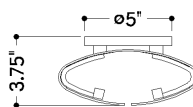

## DIMENSIONS / SPECS

Height: 20"

Width/Diameter: 7.75"

Canopy/Backplate: 4.75"

Product Weight: 3.87lb

Extension: 4"

Top to Center: 10"

Canopy/Backplate Shape: Round

## SHIPPING

Carton 1: 24" x 10" x 7"

Carton 1 Weight: 8lb

Shipping Method: Ground

Country of Origin: CN

TOP

FRONT

SIDE