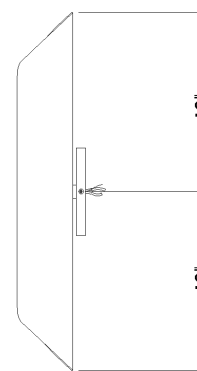

## DIMENSIONS / SPECS

Height: 20"

Width/Diameter: 7.75"

Canopy/Backplate: 4.75"

Product Weight: 3.87lb

Extension: 4"

Top to Center: 10"

Canopy/Backplate Shape: Round

## SHIPPING

Carton 1: 24" x 10" x 7"

Carton 1 Weight: 8lb

Shipping Method: Ground

Country of Origin: CN

TOP

FRONT

SIDE