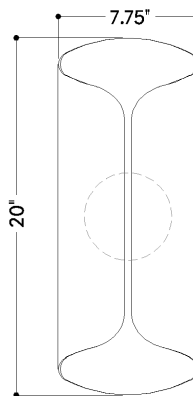

# COLE

B2220-TBK

Artfully wrapped into a tube-like shape, the metal frame of Cole leaves a slender opening for light to escape, allowing for a mesmerizing play of shadows and illumination. The organic feel of the silhouette is contrasted by the robust Textured Black finish, which provides a bold appearance. Available in two sizes, Cole is a unique and artful exterior fixture.

## DIMENSIONS / SPECS

Height: 20"

Width/Diameter: 7.75"

Canopy/Backplate: 4.75"

Product Weight: 3.87lb

Extension: 4"

Top to Center: 10"

Canopy/Backplate Shape: Round

## SHIPPING

Carton 1: 24" x 10" x 7"

Carton 1 Weight: 8lb

Shipping Method: Ground

Country of Origin: CN

TOP

FRONT

SIDE