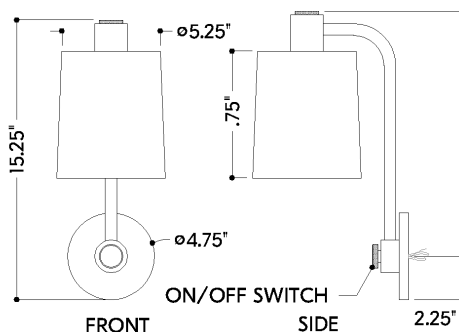

TOP

SIDE

FRONT