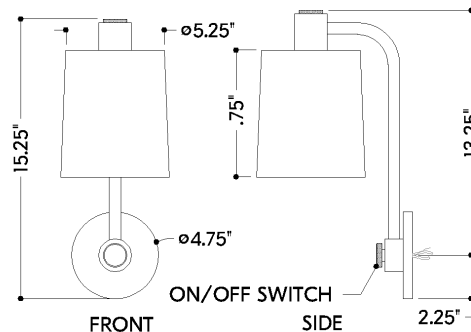

TOP

SIDE

FRONT