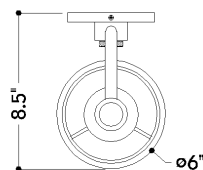

FINISHES

PATINA BRASS

DIMENSIONS / SPECS

Height: 15.25"
Width/Diameter: 6"
Canopy/Backplate: 4.75"
Product Weight: 2.2lb
Extension: 8.5"
Top to Center: 13.25"
Canopy/Backplate Shape: Round
Sloped Ceiling Compatible: No
Living Finish: No
Uplight Only: Yes

Shade 1: Fabric
Shade 1 Finish: Off White Linen
Shade 1 Top Width: 5.25"
Shade 1 Bottom L/W: 0" / 6"
Shade 1 Height: 7"

ELECTRICAL

Bulb 1

Bulb Included: No
Socket: E26 Medium Base
Bulb Type: A19
Max Wattage: 15
Bulb Quantity: 1
Cord Type: B & W TEFLON W/ GROUND WIRE
Switch Type: ON/OFF SWITCH ON FIXTURE
Gem Box Required (2"x3"): No
Dark Sky: No

SHIPPING

Carton 1: 20" x 12" x 10"
Carton 1 Weight: 7lb
Shipping Method: Ground
Country of Origin: CN

TOP

FRONT

SIDE