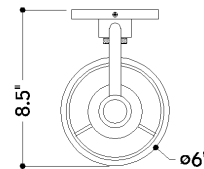

FINISHES

PATINA BRASS

DIMENSIONS / SPECS

Height: 15.25"
Width/Diameter: 6"
Canopy/Backplate: 4.75"
Product Weight: 2.2lb
Extension: 8.5"
Top to Center: 13.25"
Canopy/Backplate Shape: Round
Sloped Ceiling Compatible: No
Living Finish: No
Uplight Only: Yes

Shade 1: Fabric
Shade 1 Finish: Off White Linen
Shade 1 Top Width: 5.25"
Shade 1 Bottom L/W: 0" / 6"
Shade 1 Height: 7"

ELECTRICAL

Bulb 1

Bulb Included: No
Socket: E26 Medium Base
Bulb Type: A19
Max Wattage: 15
Bulb Quantity: 1
Cord Type: B & W TEFLON W/ GROUND WIRE
Switch Type: ON/OFF SWITCH ON FIXTURE
Gem Box Required (2"x3"): No
Dark Sky: No

SHIPPING

Carton 1: 20" x 12" x 10"
Carton 1 Weight: 7lb
Shipping Method: Ground
Country of Origin: CN

TOP