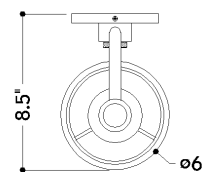

FINISHES

PATINA BRASS

DIMENSIONS

Height: 15.25"
Width/Diameter: 6"
Canopy/Backplate: 4.75"
Product Weight: 2.2lb
Extension: 8.5"
Top to Center: 13.25"
Canopy/Backplate Shape: Round
Sloped Ceiling Compatible: No
Living Finish: No
Uplight Only: Yes

Shade

Shade 1: Fabric
Shade 1 Finish: Off White Linen
Shade 1 Top Width: 5.25"
Shade 1 Bottom L/W: 0" / 6"
Shade 1 Height: 7"

ELECTRICAL

Bulb 1

Bulb Included: No
Socket: E26 Medium Base
Bulb Type: A19
Max Wattage: 15
Bulb Quantity: 1
Cord Type: B & W TEFLON W/ GROUND WIRE
Switch Type: ON/OFF SWITCH ON FIXTURE
Gem Box Required (2"x3"): No
Dark Sky: No

SHIPPING

Carton 1: 20" x 12" x 10"
Carton 1 Weight: 7lb
Shipping Method: Ground
Country of Origin: CN

TOP

FRONT

SIDE