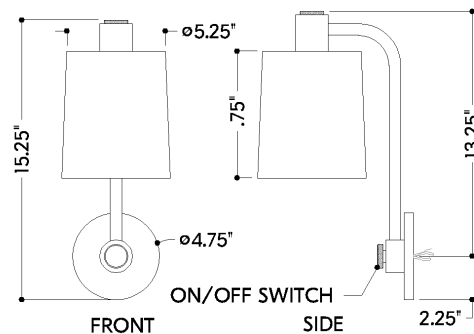

TOP

SIDE

FRONT