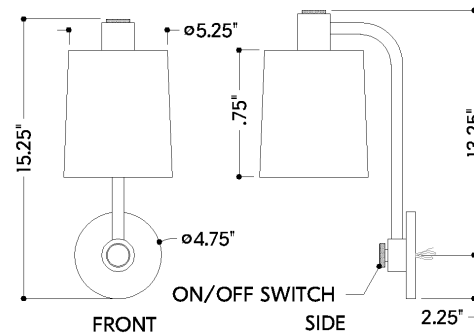

TOP

SIDE

FRONT