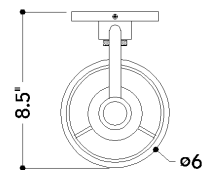

## DIMENSIONS

Height: 15.25"  
Width/Diameter: 6"  
Canopy/Backplate: 4.75"  
Product Weight: 2.2lb  
Extension: 8.5"  
Top to Center: 13.25"  
Canopy/Backplate Shape: Round  
Sloped Ceiling Compatible: No  
Living Finish: No  
Uplight Only: Yes

## Shade

Shade 1: Fabric  
Shade 1 Finish: Off White Linen  
Shade 1 Top Width: 5.25"  
Shade 1 Bottom L/W: 0" / 6"  
Shade 1 Height: 7"

### Bulb 1

Bulb Included: No  
Socket: E26 Medium Base  
Bulb Type: A19  
Max Wattage: 15  
Bulb Quantity: 1  
Cord Type: B & W TEFLON W/ GROUND WIRE  
Switch Type: ON/OFF SWITCH ON FIXTURE  
Gem Box Required (2"x3"): No  
Dark Sky: No