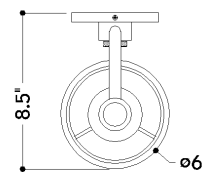

RIGBY

B2815-VPT

The pared-down Rigby sconce is a sleek industrial design essential. Mixing hard and soft elements, the elongated, curved L-shaped arm supports an off-white linen drum shade. Available in a Vintage Pewter or Patina Brass finish, this elevated basic provides powerful downlighting in powder rooms, kitchens, and beyond.

FINISHES

VINTAGE PEWTER

DIMENSIONS / SPECS

Height: 15.25"
Width/Diameter: 6"
Canopy/Backplate: 4.75"
Product Weight: 2.2lb
Extension: 8.5"
Top to Center: 13.25"
Canopy/Backplate Shape: Round
Sloped Ceiling Compatible: No
Living Finish: No
Uplight Only: Yes

Shade 1: Fabric
Shade 1 Finish: Off White Linen
Shade 1 Top Width: 5.25"
Shade 1 Bottom L/W: 0" / 6"
Shade 1 Height: 7"

ELECTRICAL

Bulb 1

Bulb Included: No
Socket: E26 Medium Base
Bulb Type: A19
Max Wattage: 15
Bulb Quantity: 1
Cord Type: B & W TEFLON W/ GROUND WIRE
Switch Type: ON/OFF SWITCH ON FIXTURE
Gem Box Required (2"x3"): No
Dark Sky: No

SHIPPING

Carton 1: 20" x 12" x 10"
Carton 1 Weight: 7lb
Shipping Method: Ground
Country of Origin: CN

TOP