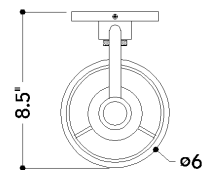

FINISHES

VINTAGE PEWTER

DIMENSIONS

Height: 15.25"
Width/Diameter: 6"
Canopy/Backplate: 4.75"
Product Weight: 2.2lb
Extension: 8.5"
Top to Center: 13.25"
Canopy/Backplate Shape: Round
Sloped Ceiling Compatible: No
Living Finish: No
Uplight Only: Yes

Shade

Shade 1: Fabric
Shade 1 Finish: Off White Linen
Shade 1 Top Width: 5.25"
Shade 1 Bottom L/W: 0" / 6"
Shade 1 Height: 7"

ELECTRICAL

Bulb 1

Bulb Included: No
Socket: E26 Medium Base
Bulb Type: A19
Max Wattage: 15
Bulb Quantity: 1
Cord Type: B & W TEFLON W/ GROUND WIRE
Switch Type: ON/OFF SWITCH ON FIXTURE
Gem Box Required (2"x3"): No
Dark Sky: No

SHIPPING

Carton 1: 20" x 12" x 10"
Carton 1 Weight: 7lb
Shipping Method: Ground
Country of Origin: CN

TOP

FRONT

SIDE