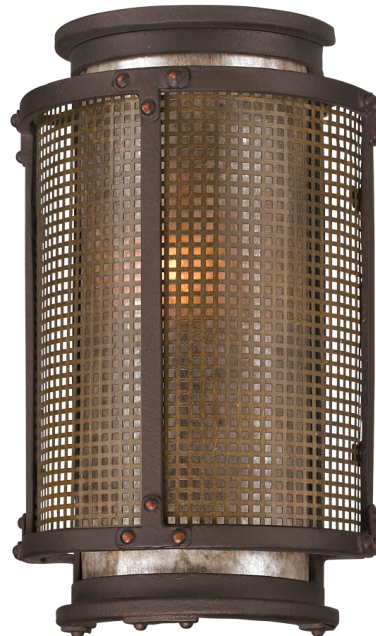

COPPER MOUNTAIN

B3271-BRZ/SFB

FINISHES

BRONZE w/ SOFT OFF BLACK

Coastal Suitable Finish (EPM): No

DIMENSIONS / SPECS

Height: 10.5"

Width/Diameter: 6.25"

Product Weight: 3.08lb

Extension: 3.25"

Top to Center: 5.25"

Canopy/Backplate Shape: Rectangular

Sloped Ceiling Compatible: No

Living Finish: No

Uplight Only: Yes

ELECTRICAL

Bulb 1

Bulb Included: No

Socket: E12 Candelabra Base

Max Wattage: 60

Bulb Quantity: 1

Dimmer Type: Incandescent

Gem Box Required (2"x3"): No

Dark Sky: No