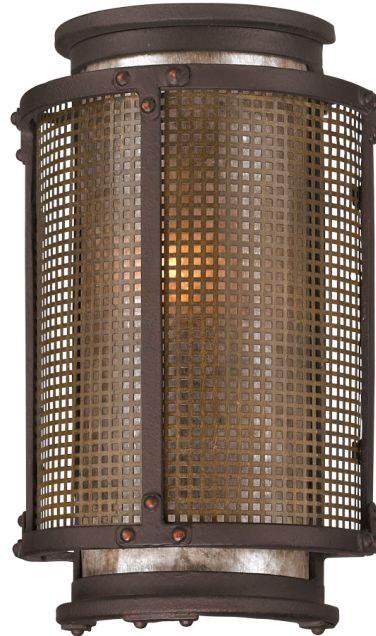

COPPER MOUNTAIN

B3271-BRZ/SFB

FINISHES

BRONZE w/ SOFT OFF BLACK

Coastal Suitable Finish (EPM): No

DIMENSIONS / SPECS

Height: 10.5"

Width/Diameter: 6.25"

Product Weight: 3.08lb

Extension: 3.25"

Top to Center: 5.25"

Canopy/Backplate Shape: Rectangular

Sloped Ceiling Compatible: No

Living Finish: No

Uplight Only: Yes

ELECTRICAL

Bulb 1

Bulb Included: No

Socket: E12 Candelabra Base

Max Wattage: 60

Bulb Quantity: 1

Dimmer Type: Incandescent

Gem Box Required (2"x3"): No

Dark Sky: No