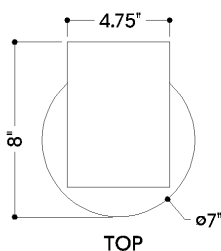

## DIMENSIONS / SPECS

Height: 8.75"

Width/Diameter: 7"

Canopy/Backplate: 4.75"

Product Weight: 2.23lb

Extension: 8"

Top to Center: 4.75"

Canopy/Backplate Shape: Rectangle

## SHIPPING

Carton 1: 10" x 9" x 11"

Carton 1 Weight: 4lb

Shipping Method: Ground

Country of Origin: CN

FRONT

SIDE