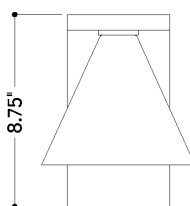

## DIMENSIONS / SPECS

Height: 8.75"

Width/Diameter: 7"

Canopy/Backplate: 4.75"

Product Weight: 2.23lb

Extension: 8"

Top to Center: 4.75"

Canopy/Backplate Shape: Rectangle

## SHIPPING

Carton 1: 10" x 9" x 11"

Carton 1 Weight: 4lb

Shipping Method: Ground

Country of Origin: CN

FRONT

SIDE