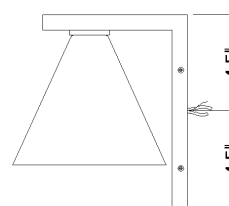

## DIMENSIONS / SPECS

Height: 8.75"

Width/Diameter: 7"

Canopy/Backplate: 4.75"

Product Weight: 2.23lb

Extension: 8"

Top to Center: 4.75"

Canopy/Backplate Shape: Rectangle

## SHIPPING

Carton 1: 10" x 9" x 11"

Carton 1 Weight: 4lb

Shipping Method: Ground

Country of Origin: CN

FRONT

SIDE