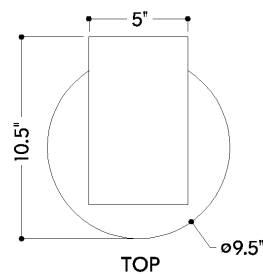

FINISHES

TEXTURE BLACK

Coastal Suitable Finish (EPM): No

DIMENSIONS / SPECS

Height: 11.75"

Width/Diameter: 9.5"

Canopy/Backplate: 5"

Product Weight: 3.02lb

Extension: 10.5"

Top to Center: 6.25"

Canopy/Backplate Shape: Rectangle

Sloped Ceiling Compatible: No

Living Finish: No

Uplight Only: No

ELECTRICAL

Bulb 1

Carton 1: 13" x 12" x 15"

Carton 1 Weight: 5lb

Shipping Method: Ground

Country of Origin: CN

HUDSON VALLEY
LIGHTING GROUP