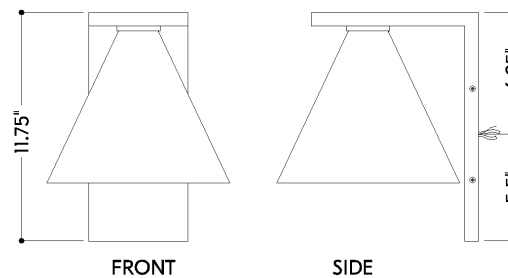

HUDSON VALLEY
LIGHTING GROUP