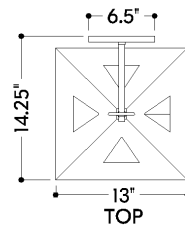

SHIPPING

Carton 1: 31" x 18" x 16"

Carton 1 Weight: 19lb

Shipping Method: Ground

Country of Origin: CN

SIDE