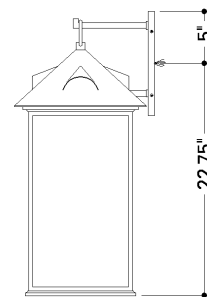

## DIMENSIONS / SPECS

Height: 28"

Width/Diameter: 13"

Canopy/Backplate: 6.5"

Product Weight: 13.01lb

Extension: 13.75"

Top to Center: 5"

Canopy/Backplate Shape: Rectangle

## SHIPPING

Carton 1: 31" x 18" x 16"

Carton 1 Weight: 19lb

Shipping Method: Ground

Country of Origin: CN

SIDE

FRONT