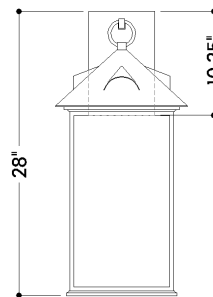

## DIMENSIONS / SPECS

Height: 28"

Width/Diameter: 13"

Canopy/Backplate: 6.5"

Product Weight: 13.01lb

Extension: 13.75"

Top to Center: 5"

Canopy/Backplate Shape: Rectangle

### Bulb 1

Bulb Included: No

Socket: E12 Candelabra Base

Bulb Type: B11

Max Wattage: 18

Bulb Quantity: 2

Gem Box Required (2"x3"): No

Dark Sky: No

## SHIPPING

Carton 1: 31" x 18" x 16"

Carton 1 Weight: 19lb

Shipping Method: Ground

Country of Origin: CN

SIDE

FRONT