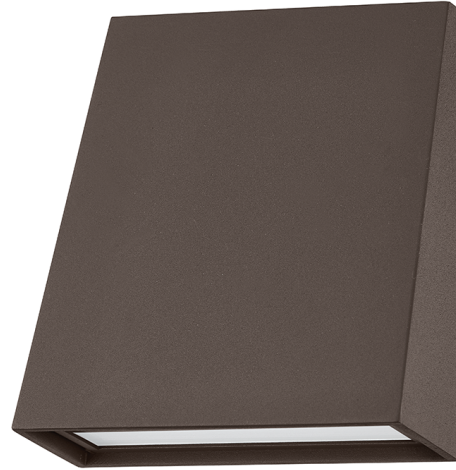

ROY

B6507-TBZ

Angling from the wall adds depth and functionality to the straightforward, rectangular silhouette of this outdoor wall sconce. The sleek and architectural design features an etched "spread" lens that evenly distributes light from the LED bulb. Available in a Texture Black or Texture Bronze in two sizes, this exterior fixture feels very of-the-moment and will instantly elevate any exterior space.

FINISHES

TEXTURED BRONZE

Coastal Suitable Finish (EPM): Yes

DIMENSIONS / SPECS

Height: 7"

Width/Diameter: 6.25"

Product Weight: 1.9lb

Extension: 3.75"

Top to Center: 3.5"

Canopy/Backplate Shape: Rectangle

Sloped Ceiling Compatible: No

Living Finish: No

Uplight Only: No

ELECTRICAL

Bulb 1

Bulb Included: N/A

Socket: Integrated LED

Max Wattage: 9

Bulb Quantity: 1

Gem Box Required (2"x3"): No

Dark Sky: No

CRI: 90

Color Temp.: 3000k

Lumens: 375

Title 24: No

Field Serviceable: No

SHIPPING

Carton 1: 10" x 7" x 9"

Carton 1 Weight: 4lb

Shipping Method: Ground

Country of Origin: CN