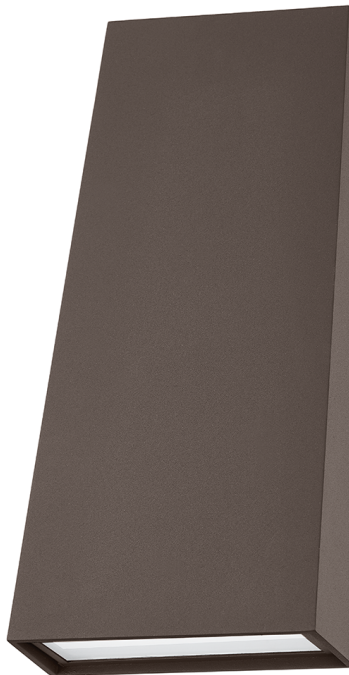

ROY

B6514-TBZ

Angling from the wall adds depth and functionality to the straightforward, rectangular silhouette of this outdoor wall sconce. The sleek and architectural design features an etched "spread" lens that evenly distributes light from the LED bulb. Available in a Texture Black or Texture Bronze in two sizes, this exterior fixture feels very of-the-moment and will instantly elevate any exterior space.

FINISHES

TEXTURED BRONZE

Coastal Suitable Finish (EPM): Yes

DIMENSIONS / SPECS

Height: 14.5"

Width/Diameter: 6.5"

Product Weight: 2.51lb

Extension: 5.5"

Top to Center: 7"

Canopy/Backplate Shape: Rectangle

Sloped Ceiling Compatible: No

Living Finish: No

Uplight Only: No

ELECTRICAL

Bulb 1

Bulb Included: N/A

Socket: Integrated LED

Max Wattage: 9

Bulb Quantity: 1

Gem Box Required (2"x3"): No

Dark Sky: No

CRI: 90

Color Temp.: 3000k

Lumens: 300

Title 24: No

Field Serviceable: No

SHIPPING

Carton 1: 18" x 7" x 10"

Carton 1 Weight: 5lb

Shipping Method: Ground

Country of Origin: CN