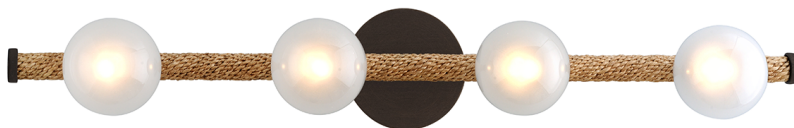

# NOMAD

B7264-BRZ

---

## FINISHES

---

BRONZE

## DIMENSIONS / SPECS

---

Height: 5"  
Width/Diameter: 32"  
Product Weight: 4.84lb  
Extension: 7.25"  
Top to Center: 16"  
Sloped Ceiling Compatible: No  
Living Finish: No  
Uplight Only: No

## ELECTRICAL

---

Bulb 1  
Bulb Included: No  
Socket: G9  
Bulb Type: G9 LED  
Max Wattage: 4  
Bulb Quantity: 4  
Gem Box Required (2"x3"): No  
Dark Sky: No