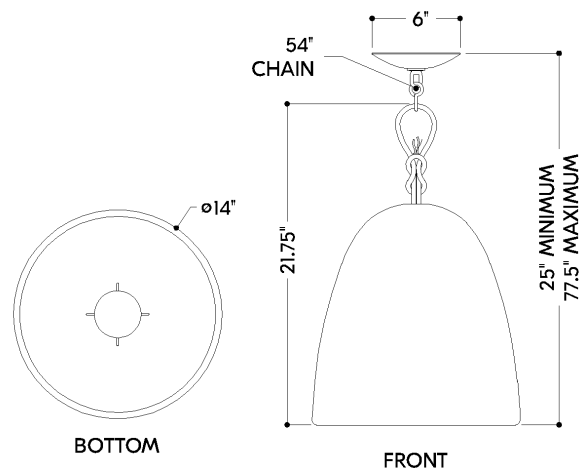

*Due to the one-of-a-kind nature of the medium, exact colors and patterns may vary slightly from the image shown.

FINISHES

GOLD LEAF

DIMENSIONS

Height: 66"
Width/Diameter: 66"
Length: 66"
Minimum Height: 66"
Maximum Height: 66"
Canopy/Backplate: 6"
Hanging Type: 108" Premium Composite Cord
Product Weight: 66lb
Extension: 66"
Top to Center: 66"
Canopy/Backplate Shape: Round
Sloped Ceiling Compatible: No
Living Finish: Yes
Uplight Only: Yes

Shade

Shade 1: Rattan
Shade 1 Finish: White
Shade 1 Bottom L/W: 0" / 14"
Shade 1 Height: 15"

ELECTRICAL

Bulb 1

Bulb Included: No
Socket: E26 Medium Base
Bulb Type: G25
Max Wattage: 15
Bulb Quantity: 1
Wire Length: 500mm
Cord Type: ! New Cord Type
Dimmer Type: Incandescent
Switch Type: ON/OFF STOMP SWITCH
Gem Box Required (2"x3"): Yes
Dark Sky: Yes
CRI: 66
Color Temp.: 66k
Lumens: 66
Title 24: Yes
Field Serviceable: No

Battery

Battery Powered: Yes
Battery Included: Yes
Battery Life: ! New Battery Life !

REINA

BKO1300-GL

SHIPPING

Carton 1: 26" x 19" x 19"

Carton 1 Weight: 22lb

Shipping Method: Ground