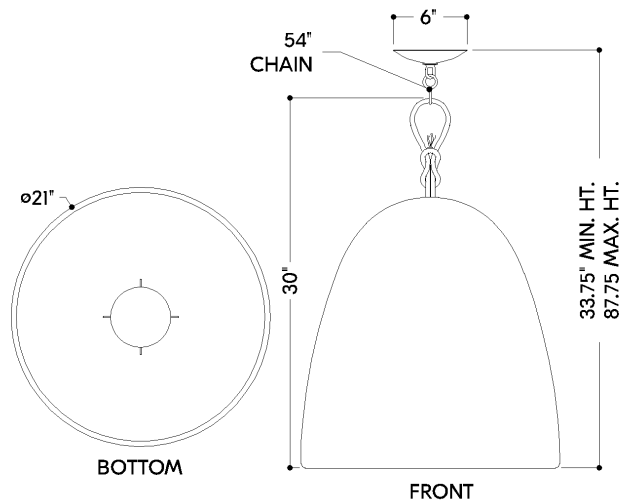

*Due to the one-of-a-kind nature of the medium, exact colors and patterns may vary slightly from the image shown.

FINISHES

GOLD LEAF

DIMENSIONS / SPECS

Height: 66"
Width/Diameter: 66"
Length: 66"
Minimum Height: 66"
Maximum Height: 66"
Canopy/Backplate: 6"
Hanging Type: 108" Premium Composite Cord
Product Weight: 66lb
Extension: 66"
Top to Center: 66"
Canopy/Backplate Shape: Round
Sloped Ceiling Compatible: No
Living Finish: Yes
Uplight Only: Yes
Min Extension: 66"
Max Extension: 66"

Shade 1: Rattan
Shade 1 Finish: White
Shade 1 Bottom L/W: 0" / 21"
Shade 1 Height: 21.75"

ELECTRICAL

Bulb 1

Bulb Included: No
Socket: E26 Medium Base
Bulb Type: G40
Max Wattage: 25
Bulb Quantity: 1
Wire Length: 500mm
Cord Type: ! New Cord Type
Dimmer Type: Incandescent
Switch Type: ON/OFF STOMP SWITCH
Gem Box Required (2"x3"): Yes
Dark Sky: Yes
CRI: 66
Color Temp.: 66k
Lumens: 66
Title 24: Yes
Field Serviceable: No

Battery

Battery Powered: Yes
Battery Included: Yes
Battery Life: ! New Battery Life !

HUDSON VALLEY
LIGHTING GROUP

REINA

BKO1301-GL

SHIPPING

Carton 1: 34" x 25" x 25"

Carton 1 Weight: 27lb