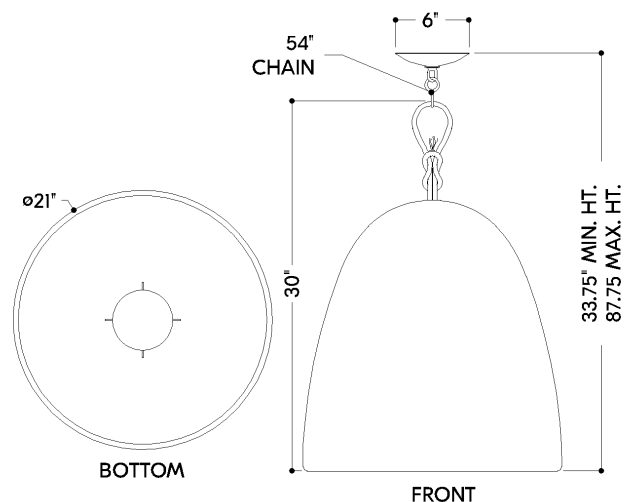

REINA

BKO1301-GL

As the queen of the coast, this natural rattan pendant elevates a handwoven basket aesthetic to a statement piece. Suspended by a thick Gold Leaf chain and intricate knot, it nods to the nautical with a luxurious undertone. The combination of rustic organicism and upscale accents makes for a characterful and compelling fixture. Available in two sizes. Part of our Becki Owens collection.

*Due to the one-of-a-kind nature of the medium, exact colors and patterns may vary slightly from the image shown.

FINISHES

GOLD LEAF

DIMENSIONS

Height: 66"
Width/Diameter: 66"
Length: 66"
Minimum Height: 66"
Maximum Height: 66"
Canopy/Backplate: 6"
Hanging Type: 108" Premium Composite Cord
Product Weight: 66lb
Extension: 66"
Top to Center: 66"
Canopy/Backplate Shape: Round
Sloped Ceiling Compatible: No
Living Finish: Yes
Uplight Only: Yes

Shade

Shade 1: Rattan
Shade 1 Finish: White
Shade 1 Bottom L/W: 0" / 21"
Shade 1 Height: 21.75"

ELECTRICAL

Bulb 1

Bulb Included: No
Socket: E26 Medium Base
Bulb Type: G40
Max Wattage: 25
Bulb Quantity: 1
Wire Length: 500mm
Cord Type: ! New Cord Type
Dimmer Type: Incandescent
Switch Type: ON/OFF STOMP SWITCH
Gem Box Required (2"x3"): Yes
Dark Sky: Yes
CRI: 66
Color Temp.: 66k
Lumens: 66
Title 24: Yes
Field Serviceable: No

Battery

Battery Powered: Yes
Battery Included: Yes
Battery Life: ! New Battery Life !