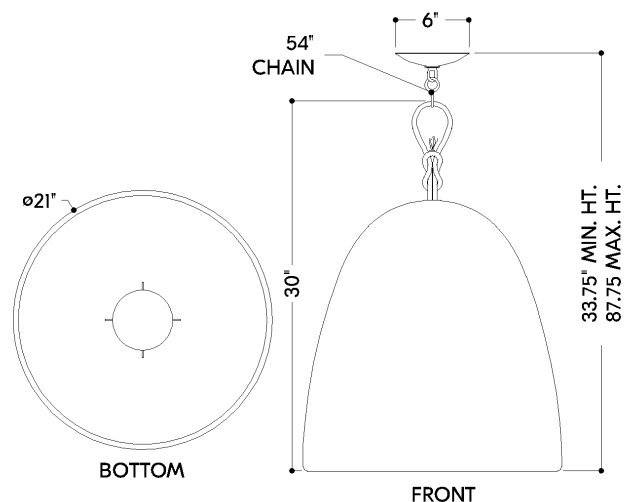

REINA

BKO1301-GL

As the queen of the coast, this natural rattan pendant elevates a handwoven basket aesthetic to a statement piece. Suspended by a thick Gold Leaf chain and intricate knot, it nods to the nautical with a luxurious undertone. The combination of rustic organicism and upscale accents makes for a characterful and compelling fixture. Available in two sizes. Part of our Becki Owens collection.

*Due to the one-of-a-kind nature of the medium, exact colors and patterns may vary slightly from the image shown.

FINISHES

GOLD LEAF

DIMENSIONS

Height: 66"
Width/Diameter: 66"
Length: 66"
Minimum Height: 66"
Maximum Height: 66"
Canopy/Backplate: 6"
Hanging Type: 108" Premium Composite Cord
Product Weight: 66lb
Extension: 66"
Top to Center: 66"
Canopy/Backplate Shape: Round
Sloped Ceiling Compatible: No
Living Finish: Yes
Uplight Only: Yes

Shade

Shade 1: Rattan
Shade 1 Finish: White
Shade 1 Bottom L/W: 0" / 21"
Shade 1 Height: 21.75"

ELECTRICAL

Bulb 1

Bulb Included: No
Socket: E26 Medium Base
Bulb Type: G40
Max Wattage: 25
Bulb Quantity: 1
Wire Length: 500mm
Cord Type: ! New Cord Type
Dimmer Type: Incandescent
Switch Type: ON/OFF STOMP SWITCH
Gem Box Required (2"x3"): Yes
Dark Sky: Yes
CRI: 66
Color Temp.: 66k
Lumens: 66
Title 24: Yes
Field Serviceable: No

Battery

Battery Powered: Yes
Battery Included: Yes
Battery Life: ! New Battery Life !