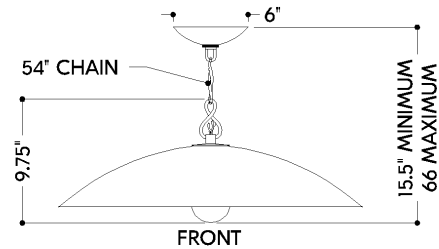

FINISHES

VINTAGE GOLD LEAF w/ TEXTURED WARM SILVER LEAF

Coastal Suitable Finish (EPM): Yes

DIMENSIONS

Height: 66"
Width/Diameter: 66"
Length: 66"
Minimum Height: 66"
Maximum Height: 66"
Canopy/Backplate: 6.5"
Hanging Type: 108" Premium Composite Cord
Product Weight: 66lb
Extension: 66"
Top to Center: 66"
Canopy/Backplate Shape: Round
Sloped Ceiling Compatible: No
Living Finish: Yes
Uplight Only: Yes

Shade

ELECTRICAL

Bulb 1

Bulb Included: No
Socket: E26 Medium Base
Bulb Type: G25
Max Wattage: 15
Bulb Quantity: 1
Wire Length: 500mm
Cord Type: ! New Cord Type
Dimmer Type: Incandescent
Switch Type: ON/OFF STOMP SWITCH
Gem Box Required (2"x3"): Yes
Dark Sky: Yes
CRI: 66
Color Temp.: 66k
Lumens: 66
Title 24: Yes
Field Serviceable: No

Battery

Battery Powered: Yes
Battery Included: Yes
Battery Life: ! New Battery Life !

EVE

BKO1400-VGL/TWL

SHIPPING

Carton 1: 28" x 28" x 11"

Carton 1 Weight: 18lb

Shipping Method: Ground