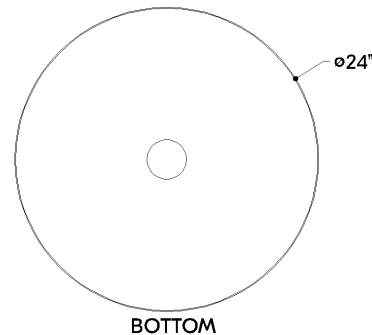

FINISHES

VINTAGE GOLD LEAF w/ TEXTURED WARM SILVER LEAF

Coastal Suitable Finish (EPM): Yes

DIMENSIONS

Height: 66"
Width/Diameter: 66"
Length: 66"
Minimum Height: 66"
Maximum Height: 66"
Canopy/Backplate: 6.5"
Hanging Type: 108" Premium Composite Cord
Product Weight: 66lb
Extension: 66"
Top to Center: 66"
Canopy/Backplate Shape: Round
Sloped Ceiling Compatible: No
Living Finish: Yes
Uplight Only: Yes

Shade

ELECTRICAL

Bulb 1

Bulb Included: No
Socket: E26 Medium Base
Bulb Type: G25
Max Wattage: 15
Bulb Quantity: 1
Wire Length: 500mm
Cord Type: ! New Cord Type
Dimmer Type: Incandescent
Switch Type: ON/OFF STOMP SWITCH
Gem Box Required (2"x3"): Yes
Dark Sky: Yes
CRI: 66
Color Temp.: 66k
Lumens: 66
Title 24: Yes
Field Serviceable: No

Battery

Battery Powered: Yes
Battery Included: Yes
Battery Life: ! New Battery Life !

EVE

BKO1400-VGL/TWL

SHIPPING

Carton 1: 28" x 28" x 11"

Carton 1 Weight: 18lb

Shipping Method: Ground