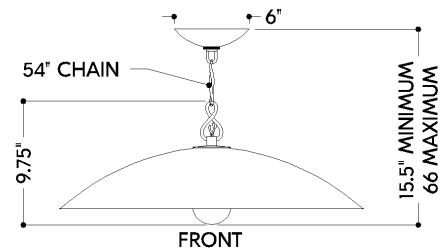

FINISHES

VINTAGE GOLD LEAF w/ TEXTURED WARM SILVER LEAF

DIMENSIONS

Height: 66"
Width/Diameter: 66"
Length: 66"
Minimum Height: 66"
Maximum Height: 66"
Canopy/Backplate: 6.5"
Hanging Type: 108" Premium Composite Cord
Product Weight: 66lb
Extension: 66"
Top to Center: 66"
Canopy/Backplate Shape: Round
Sloped Ceiling Compatible: No
Living Finish: Yes
Uplight Only: Yes

Shade

ELECTRICAL

Bulb 1

Bulb Included: No
Socket: E26 Medium Base
Bulb Type: G25
Max Wattage: 15
Bulb Quantity: 1
Wire Length: 500mm
Cord Type: ! New Cord Type
Dimmer Type: Incandescent
Switch Type: ON/OFF STOMP SWITCH
Gem Box Required (2"x3"): Yes
Dark Sky: Yes
CRI: 66
Color Temp.: 66k
Lumens: 66
Title 24: Yes
Field Serviceable: No

Battery

Battery Powered: Yes
Battery Included: Yes
Battery Life: ! New Battery Life !

EVE

BKO1400-VGL/TWL

SHIPPING

Carton 1: 28" x 28" x 11"

Carton 1 Weight: 18lb

Shipping Method: Ground