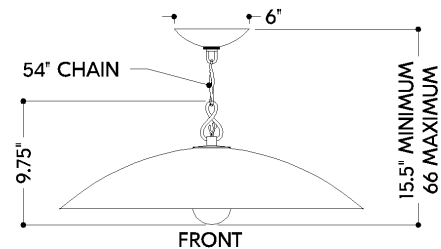

FINISHES

VINTAGE GOLD LEAF w/ TEXTURED WARM SILVER LEAF

DIMENSIONS

Height: 66"
Width/Diameter: 66"
Length: 66"
Minimum Height: 66"
Maximum Height: 66"
Canopy/Backplate: 6.5"
Hanging Type: 108" Premium Composite Cord
Product Weight: 66lb
Extension: 66"
Top to Center: 66"
Canopy/Backplate Shape: Round
Sloped Ceiling Compatible: No
Living Finish: Yes
Uplight Only: Yes

Shade

ELECTRICAL

Bulb 1

Bulb Included: No
Socket: E26 Medium Base
Bulb Type: G25
Max Wattage: 15
Bulb Quantity: 1
Wire Length: 500mm
Cord Type: ! New Cord Type
Dimmer Type: Incandescent
Switch Type: ON/OFF STOMP SWITCH
Gem Box Required (2"x3"): Yes
Dark Sky: Yes
CRI: 66
Color Temp.: 66k
Lumens: 66
Title 24: Yes
Field Serviceable: No

Battery

Battery Powered: Yes
Battery Included: Yes
Battery Life: ! New Battery Life !

EVE

BKO1400-VGL/TWL

SHIPPING

Carton 1: 28" x 28" x 11"

Carton 1 Weight: 18lb

Shipping Method: Ground