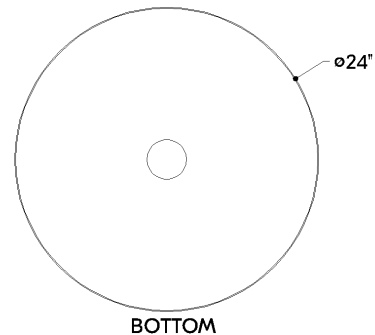

FINISHES

VINTAGE GOLD LEAF w/ TEXTURED WARM SILVER LEAF

DIMENSIONS

Height: 66"
Width/Diameter: 66"
Length: 66"
Minimum Height: 66"
Maximum Height: 66"
Canopy/Backplate: 6.5"
Hanging Type: 108" Premium Composite Cord
Product Weight: 66lb
Extension: 66"
Top to Center: 66"
Canopy/Backplate Shape: Round
Sloped Ceiling Compatible: No
Living Finish: Yes
Uplight Only: Yes

Shade

ELECTRICAL

Bulb 1

Bulb Included: No
Socket: E26 Medium Base
Bulb Type: G25
Max Wattage: 15
Bulb Quantity: 1
Wire Length: 500mm
Cord Type: ! New Cord Type
Dimmer Type: Incandescent
Switch Type: ON/OFF STOMP SWITCH
Gem Box Required (2"x3"): Yes
Dark Sky: Yes
CRI: 66
Color Temp.: 66k
Lumens: 66
Title 24: Yes
Field Serviceable: No

Battery

Battery Powered: Yes
Battery Included: Yes
Battery Life: ! New Battery Life !

EVE

BKO1400-VGL/TWL

SHIPPING

Carton 1: 28" x 28" x 11"

Carton 1 Weight: 18lb

Shipping Method: Ground