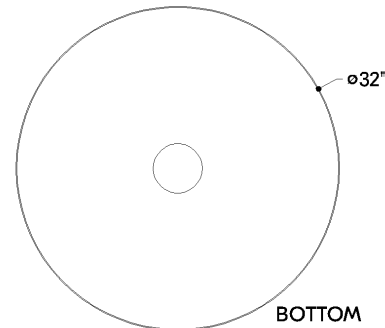

FINISHES

VINTAGE GOLD LEAF w/ TEXTURED WARM SILVER LEAF

DIMENSIONS

Height: 66"
Width/Diameter: 66"
Length: 66"
Minimum Height: 66"
Maximum Height: 66"
Canopy/Backplate: 6.5"
Hanging Type: 108" Premium Composite Cord
Product Weight: 66lb
Extension: 66"
Top to Center: 66"
Canopy/Backplate Shape: Round
Sloped Ceiling Compatible: No
Living Finish: Yes
Uplight Only: Yes

Shade

ELECTRICAL

Bulb 1

Bulb Included: No
Socket: E26 Medium Base
Bulb Type: G40
Max Wattage: 25
Bulb Quantity: 1
Wire Length: 500mm
Cord Type: ! New Cord Type
Dimmer Type: Incandescent
Switch Type: ON/OFF STOMP SWITCH
Gem Box Required (2"x3"): Yes
Dark Sky: Yes
CRI: 66
Color Temp.: 66k
Lumens: 66
Title 24: Yes
Field Serviceable: No

Battery

Battery Powered: Yes
Battery Included: Yes
Battery Life: ! New Battery Life !

EVE

BKO1401-VGL/TWL

SHIPPING

Carton 1: 36" x 36" x 11"

Carton 1 Weight: 68lb

Shipping Method: Ground