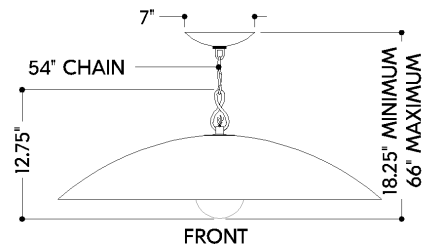

FINISHES

VINTAGE GOLD LEAF w/ TEXTURED WARM SILVER LEAF

DIMENSIONS

Height: 66"
Width/Diameter: 66"
Length: 66"
Minimum Height: 66"
Maximum Height: 66"
Canopy/Backplate: 6.5"
Hanging Type: 108" Premium Composite Cord
Product Weight: 66lb
Extension: 66"
Top to Center: 66"
Canopy/Backplate Shape: Round
Sloped Ceiling Compatible: No
Living Finish: Yes
Uplight Only: Yes

Shade

ELECTRICAL

Bulb 1

Bulb Included: No
Socket: E26 Medium Base
Bulb Type: G40
Max Wattage: 25
Bulb Quantity: 1
Wire Length: 500mm
Cord Type: ! New Cord Type
Dimmer Type: Incandescent
Switch Type: ON/OFF STOMP SWITCH
Gem Box Required (2"x3"): Yes
Dark Sky: Yes
CRI: 66
Color Temp.: 66k
Lumens: 66
Title 24: Yes
Field Serviceable: No

Battery

Battery Powered: Yes
Battery Included: Yes
Battery Life: ! New Battery Life !

EVE

BKO1401-VGL/TWL

SHIPPING

Carton 1: 36" x 36" x 11"

Carton 1 Weight: 68lb

Shipping Method: Ground