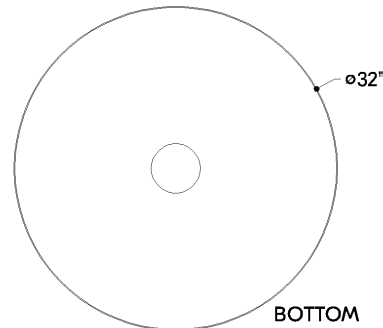

FINISHES

VINTAGE GOLD LEAF w/ TEXTURED WARM SILVER LEAF

DIMENSIONS

Height: 66"
Width/Diameter: 66"
Length: 66"
Minimum Height: 66"
Maximum Height: 66"
Canopy/Backplate: 6.5"
Hanging Type: 108" Premium Composite Cord
Product Weight: 66lb
Extension: 66"
Top to Center: 66"
Canopy/Backplate Shape: Round
Sloped Ceiling Compatible: No
Living Finish: Yes
Uplight Only: Yes

Shade

ELECTRICAL

Bulb 1

Bulb Included: No
Socket: E26 Medium Base
Bulb Type: G40
Max Wattage: 25
Bulb Quantity: 1
Wire Length: 500mm
Cord Type: ! New Cord Type
Dimmer Type: Incandescent
Switch Type: ON/OFF STOMP SWITCH
Gem Box Required (2"x3"): Yes
Dark Sky: Yes
CRI: 66
Color Temp.: 66k
Lumens: 66
Title 24: Yes
Field Serviceable: No

Battery

Battery Powered: Yes
Battery Included: Yes
Battery Life: ! New Battery Life !

EVE

BKO1401-VGL/TWL

SHIPPING

Carton 1: 36" x 36" x 11"

Carton 1 Weight: 68lb

Shipping Method: Ground