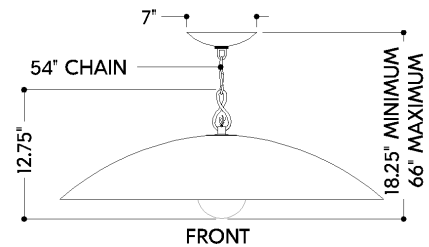

FINISHES

VINTAGE GOLD LEAF w/ TEXTURED WARM SILVER LEAF

DIMENSIONS

Height: 66"
Width/Diameter: 66"
Length: 66"
Minimum Height: 66"
Maximum Height: 66"
Canopy/Backplate: 6.5"
Hanging Type: 108" Premium Composite Cord
Product Weight: 66lb
Extension: 66"
Top to Center: 66"
Canopy/Backplate Shape: Round
Sloped Ceiling Compatible: No
Living Finish: Yes
Uplight Only: Yes

Shade

ELECTRICAL

Bulb 1

Bulb Included: No
Socket: E26 Medium Base
Bulb Type: G40
Max Wattage: 25
Bulb Quantity: 1
Wire Length: 500mm
Cord Type: ! New Cord Type
Dimmer Type: Incandescent
Switch Type: ON/OFF STOMP SWITCH
Gem Box Required (2"x3"): Yes
Dark Sky: Yes
CRI: 66
Color Temp.: 66k
Lumens: 66
Title 24: Yes
Field Serviceable: No

Battery

Battery Powered: Yes
Battery Included: Yes
Battery Life: ! New Battery Life !

EVE

BKO1401-VGL/TWL

SHIPPING

Carton 1: 36" x 36" x 11"

Carton 1 Weight: 68lb

Shipping Method: Ground