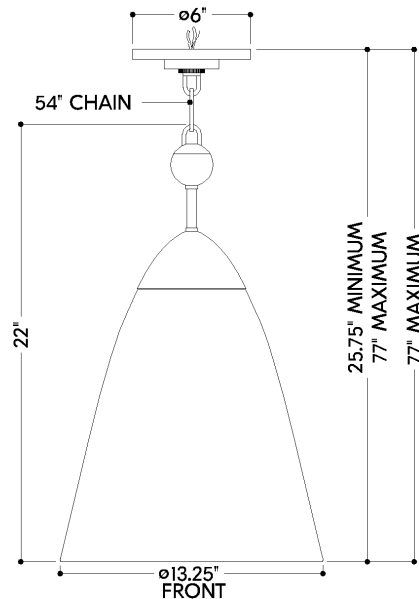

BRONSON

BKO1500-AGB/WP

A refined bell-shaped fixture with a modern edge, Bronson features a sleek, tapered silhouette crafted from clean White Plaster. The opaque materiality and funnel shape creates a powerful downlight to fill a large area. Accented by the inviting warmth and reflective nature of Aged Brass, including a large cap and finial, it evokes an organic feel. Available as a chandelier or pendant in two sizes. Part of our Becki Owens collection.

FINISHES

AGED BRASS w/ WHITE PLASTER

DIMENSIONS

Height: 66"
Width/Diameter: 66"
Length: 66"
Minimum Height: 66"
Maximum Height: 66"
Canopy/Backplate: 6"
Hanging Type: 108" Premium Composite Cord
Product Weight: 66lb
Extension: 66"
Top to Center: 66"
Canopy/Backplate Shape: Round
Sloped Ceiling Compatible: No
Living Finish: Yes
Uplight Only: Yes

Shade

Shade 1: Aluminum
Shade 1 Finish: White
Shade 1 Top Width: 13.25"
Shade 1 Height: 13.75"

ELECTRICAL

Bulb 1

Bulb Included: No
Socket: E26 Medium Base
Bulb Type: G40
Max Wattage: 25
Bulb Quantity: 1
Wire Length: 500mm
Cord Type: ! New Cord Type
Dimmer Type: Incandescent
Switch Type: ON/OFF STOMP SWITCH
Gem Box Required (2"x3"): Yes
Dark Sky: Yes
CRI: 66
Color Temp.: 66k
Lumens: 66
Title 24: Yes
Field Serviceable: No

Battery

Battery Powered: Yes
Battery Included: Yes
Battery Life: ! New Battery Life !

BRONSON

BKO1500-AGB/WP

SHIPPING

Carton 1: 19" x 16" x 16"

Carton 1 Weight: 8lb

Shipping Method: Ground