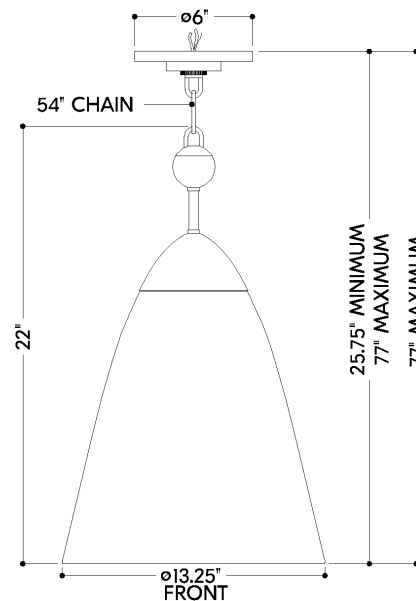

FINISHES

AGED BRASS w/ WHITE PLASTER

DIMENSIONS

Height: 66"
Width/Diameter: 66"
Length: 66"
Minimum Height: 66"
Maximum Height: 66"
Canopy/Backplate: 6"
Hanging Type: 108" Premium Composite Cord
Product Weight: 66lb
Extension: 66"
Top to Center: 66"
Canopy/Backplate Shape: Round
Sloped Ceiling Compatible: No
Living Finish: Yes
Uplight Only: Yes

Shade

Shade 1: Aluminum
Shade 1 Finish: White
Shade 1 Top Width: 13.25"
Shade 1 Height: 13.75"

ELECTRICAL

Bulb 1

Bulb Included: No
Socket: E26 Medium Base
Bulb Type: G40
Max Wattage: 25
Bulb Quantity: 1
Wire Length: 500mm
Cord Type: ! New Cord Type
Dimmer Type: Incandescent
Switch Type: ON/OFF STOMP SWITCH
Gem Box Required (2"x3"): Yes
Dark Sky: Yes
CRI: 66
Color Temp.: 66k
Lumens: 66
Title 24: Yes
Field Serviceable: No

Battery

Battery Powered: Yes
Battery Included: Yes
Battery Life: ! New Battery Life !

BRONSON

BKO1500-AGB/WP

SHIPPING

Carton 1: 19" x 16" x 16"

Carton 1 Weight: 8lb

Shipping Method: Ground