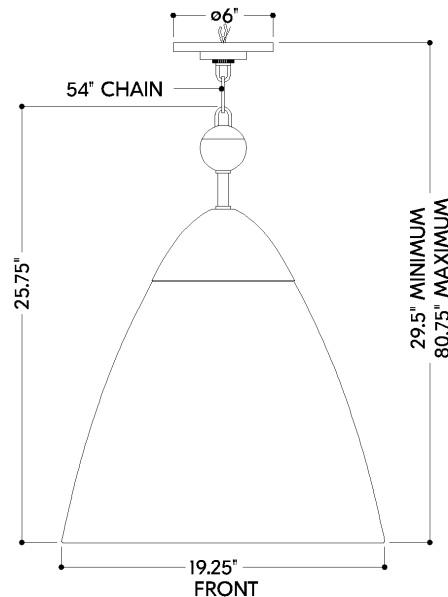

BRONSON

BKO1501-AGB/WP

A refined bell-shaped fixture with a modern edge, Bronson features a sleek, tapered silhouette crafted from clean White Plaster. The opaque materiality and funnel shape creates a powerful downlight to fill a large area. Accented by the inviting warmth and reflective nature of Aged Brass, including a large cap and finial, it evokes an organic feel. Available as a chandelier or pendant in two sizes. Part of our Becki Owens collection.

FINISHES

AGED BRASS w/ WHITE PLASTER

DIMENSIONS

Height: 66"
Width/Diameter: 66"
Length: 66"
Minimum Height: 66"
Maximum Height: 66"
Canopy/Backplate: 6"
Hanging Type: 108" Premium Composite Cord
Product Weight: 66lb
Extension: 66"
Top to Center: 66"
Canopy/Backplate Shape: Round
Sloped Ceiling Compatible: No
Living Finish: Yes
Uplight Only: Yes

Shade

Shade 1: Aluminum
Shade 1 Finish: Gesso White
Shade 1 Top Width: 19.25"
Shade 1 Height: 15.5"

ELECTRICAL

Bulb 1

Bulb Included: No
Socket: E26 Medium Base
Bulb Type: G40
Max Wattage: 25
Bulb Quantity: 1
Wire Length: 500mm
Cord Type: ! New Cord Type
Dimmer Type: Incandescent
Switch Type: ON/OFF STOMP SWITCH
Gem Box Required (2"x3"): Yes
Dark Sky: Yes
CRI: 66
Color Temp.: 66k
Lumens: 66
Title 24: Yes
Field Serviceable: No

Battery

Battery Powered: Yes
Battery Included: Yes
Battery Life: ! New Battery Life !

HUDSON VALLEY
LIGHTING GROUP

| hvlgroup.com | 1.800.814.3993