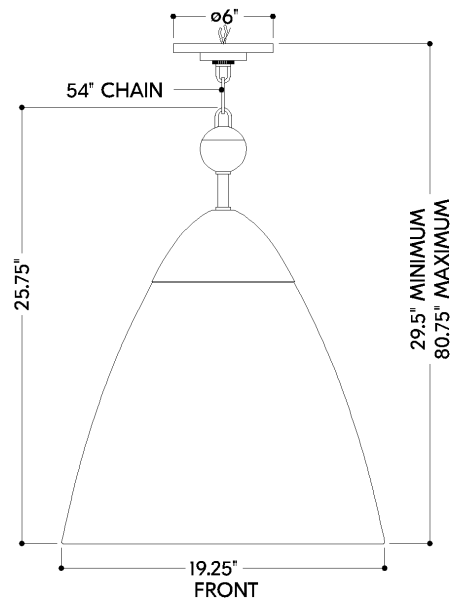

BRONSON

BKO1501-AGB/WP

A refined bell-shaped fixture with a modern edge, Bronson features a sleek, tapered silhouette crafted from clean White Plaster. The opaque materiality and funnel shape creates a powerful downlight to fill a large area. Accented by the inviting warmth and reflective nature of Aged Brass, including a large cap and finial, it evokes an organic feel. Available as a chandelier or pendant in two sizes. Part of our Becki Owens collection.

FINISHES

AGED BRASS w/ WHITE PLASTER

DIMENSIONS / SPECS

Height: 66"
Width/Diameter: 66"
Length: 66"
Minimum Height: 66"
Maximum Height: 66"
Canopy/Backplate: 6"
Hanging Type: 108" Premium Composite Cord
Product Weight: 66lb
Extension: 66"
Top to Center: 66"
Canopy/Backplate Shape: Round
Sloped Ceiling Compatible: No
Living Finish: Yes
Uplight Only: Yes
Min Extension: 66"
Max Extension: 66"

Shade 1: Aluminum
Shade 1 Finish: Gesso White
Shade 1 Top Width: 19.25"
Shade 1 Height: 15.5"

ELECTRICAL

Bulb 1

Bulb Included: No
Socket: E26 Medium Base
Bulb Type: G40
Max Wattage: 25
Bulb Quantity: 1
Wire Length: 500mm
Cord Type: ! New Cord Type
Dimmer Type: Incandescent
Switch Type: ON/OFF STOMP SWITCH
Gem Box Required (2"x3"): Yes
Dark Sky: Yes
CRI: 66
Color Temp.: 66k
Lumens: 66
Title 24: Yes
Field Serviceable: No

Battery

Battery Powered: Yes
Battery Included: Yes
Battery Life: ! New Battery Life !

HUDSON VALLEY
LIGHTING GROUP