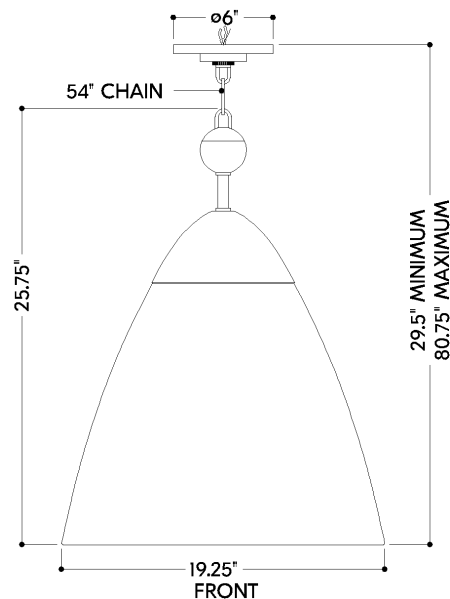

BRONSON

BKO1501-AGB/WP

A refined bell-shaped fixture with a modern edge, Bronson features a sleek, tapered silhouette crafted from clean White Plaster. The opaque materiality and funnel shape creates a powerful downlight to fill a large area. Accented by the inviting warmth and reflective nature of Aged Brass, including a large cap and finial, it evokes an organic feel. Available as a chandelier or pendant in two sizes. Part of our Becki Owens collection.

FINISHES

AGED BRASS w/ WHITE PLASTER

DIMENSIONS

Height: 66"
Width/Diameter: 66"
Length: 66"
Minimum Height: 66"
Maximum Height: 66"
Canopy/Backplate: 6"
Hanging Type: 108" Premium Composite Cord
Product Weight: 66lb
Extension: 66"
Top to Center: 66"
Canopy/Backplate Shape: Round
Sloped Ceiling Compatible: No
Living Finish: Yes
Uplight Only: Yes

Shade

Shade 1: Aluminum
Shade 1 Finish: Gesso White
Shade 1 Top Width: 19.25"
Shade 1 Height: 15.5"

ELECTRICAL

Bulb 1

Bulb Included: No
Socket: E26 Medium Base
Bulb Type: G40
Max Wattage: 25
Bulb Quantity: 1
Wire Length: 500mm
Cord Type: ! New Cord Type
Dimmer Type: Incandescent
Switch Type: ON/OFF STOMP SWITCH
Gem Box Required (2"x3"): Yes
Dark Sky: Yes
CRI: 66
Color Temp.: 66k
Lumens: 66
Title 24: Yes
Field Serviceable: No

Battery

Battery Powered: Yes
Battery Included: Yes
Battery Life: ! New Battery Life !

HUDSON VALLEY
LIGHTING GROUP

| hvlgroup.com | 1.800.814.3993

BRONSON

BKO1501-AGB/WP

SHIPPING

Carton 1: 22" x 22" x 22"