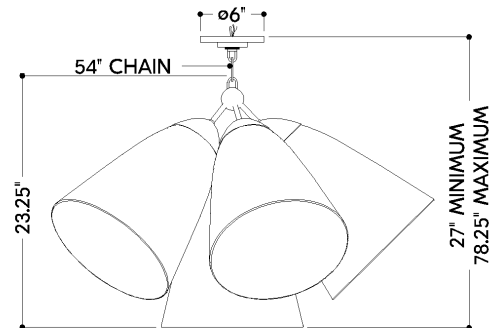

FINISHES

AGED BRASS w/ WHITE PLASTER

DIMENSIONS

Height: 66"
Width/Diameter: 66"
Length: 66"
Minimum Height: 66"
Maximum Height: 66"
Canopy/Backplate: 6"
Hanging Type: 108" Premium Composite Cord
Product Weight: 66lb
Extension: 66"
Top to Center: 66"
Canopy/Backplate Shape: Round
Sloped Ceiling Compatible: No
Living Finish: Yes
Uplight Only: Yes

Shade

Shade 1: Aluminum
Shade 1 Finish: Gesso White
Shade 1 Top Width: 13.25"
Shade 1 Height: 13.75"

ELECTRICAL

Bulb 1

Bulb Included: No
Socket: E26 Medium Base
Bulb Type: G40
Max Wattage: 25
Bulb Quantity: 6
Wire Length: 500mm
Cord Type: ! New Cord Type
Dimmer Type: Incandescent
Switch Type: ON/OFF STOMP SWITCH
Gem Box Required (2"x3"): Yes
Dark Sky: Yes
CRI: 66
Color Temp.: 66k
Lumens: 66
Title 24: Yes
Field Serviceable: No

Battery

Battery Powered: Yes
Battery Included: Yes
Battery Life: ! New Battery Life !

BRONSON

BKO1502-AGB/WP

SHIPPING

Carton 1: 33" x 17" x 17"

Carton 1 Weight: 24lb

Shipping Method: Ground