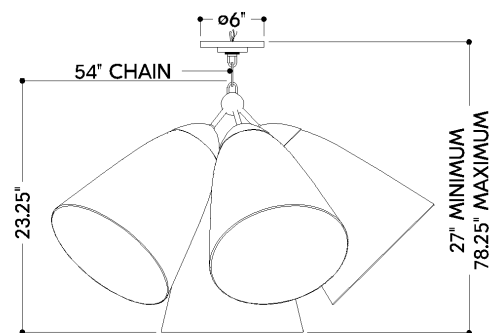

BRONSON

BKO1502-AGB/WP

A refined bell-shaped fixture with a modern edge, Bronson features a sleek, tapered silhouette crafted from clean White Plaster. The opaque materiality and funnel shape creates a powerful downlight to fill a large area. Accented by the inviting warmth and reflective nature of Aged Brass, including a large cap and finial, it evokes an organic feel. Available as a chandelier or pendant in two sizes. Part of our Becki Owens collection.

FINISHES

AGED BRASS w/ WHITE PLASTER

DIMENSIONS

Height: 66"
Width/Diameter: 66"
Length: 66"
Minimum Height: 66"
Maximum Height: 66"
Canopy/Backplate: 6"
Hanging Type: 108" Premium Composite Cord
Product Weight: 66lb
Extension: 66"
Top to Center: 66"
Canopy/Backplate Shape: Round
Sloped Ceiling Compatible: No
Living Finish: Yes
Uplight Only: Yes

Shade

Shade 1: Aluminum
Shade 1 Finish: Gesso White
Shade 1 Top Width: 13.25"
Shade 1 Height: 13.75"

ELECTRICAL

Bulb 1

Bulb Included: No
Socket: E26 Medium Base
Bulb Type: G40
Max Wattage: 25
Bulb Quantity: 6
Wire Length: 500mm
Cord Type: ! New Cord Type
Dimmer Type: Incandescent
Switch Type: ON/OFF STOMP SWITCH
Gem Box Required (2"x3"): Yes
Dark Sky: Yes
CRI: 66
Color Temp.: 66k
Lumens: 66
Title 24: Yes
Field Serviceable: No

Battery

Battery Powered: Yes
Battery Included: Yes
Battery Life: ! New Battery Life !

HUDSON VALLEY
LIGHTING GROUP

| hvlgroup.com | 1.800.814.3993