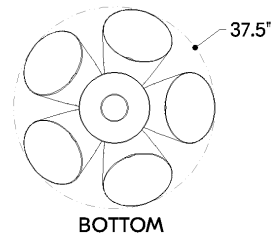

BRONSON

BKO1502-AGB/WP

A refined bell-shaped fixture with a modern edge, Bronson features a sleek, tapered silhouette crafted from clean White Plaster. The opaque materiality and funnel shape creates a powerful downlight to fill a large area. Accented by the inviting warmth and reflective nature of Aged Brass, including a large cap and finial, it evokes an organic feel. Available as a chandelier or pendant in two sizes. Part of our Becki Owens collection.

FINISHES

AGED BRASS w/ WHITE PLASTER

DIMENSIONS

Height: 66"
Width/Diameter: 66"
Length: 66"
Minimum Height: 66"
Maximum Height: 66"
Canopy/Backplate: 6"
Hanging Type: 108" Premium Composite Cord
Product Weight: 66lb
Extension: 66"
Top to Center: 66"
Canopy/Backplate Shape: Round
Sloped Ceiling Compatible: No
Living Finish: Yes
Uplight Only: Yes

Shade

Shade 1: Aluminum
Shade 1 Finish: Gesso White
Shade 1 Top Width: 13.25"
Shade 1 Height: 13.75"

ELECTRICAL

Bulb 1

Bulb Included: No
Socket: E26 Medium Base
Bulb Type: G40
Max Wattage: 25
Bulb Quantity: 6
Wire Length: 500mm
Cord Type: ! New Cord Type
Dimmer Type: Incandescent
Switch Type: ON/OFF STOMP SWITCH
Gem Box Required (2"x3"): Yes
Dark Sky: Yes
CRI: 66
Color Temp.: 66k
Lumens: 66
Title 24: Yes
Field Serviceable: No

Battery

Battery Powered: Yes
Battery Included: Yes
Battery Life: ! New Battery Life !

BRONSON

BKO1502-AGB/WP

SHIPPING

Carton 1: 33" x 17" x 17"

Carton 1 Weight: 24lb

Shipping Method: Ground