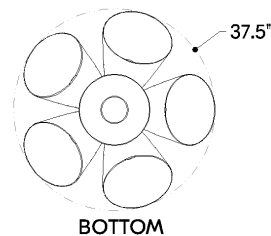

BRONSON

BKO1502-AGB/WP

A refined bell-shaped fixture with a modern edge, Bronson features a sleek, tapered silhouette crafted from clean White Plaster. The opaque materiality and funnel shape creates a powerful downlight to fill a large area. Accented by the inviting warmth and reflective nature of Aged Brass, including a large cap and finial, it evokes an organic feel. Available as a chandelier or pendant in two sizes. Part of our Becki Owens collection.

FINISHES

AGED BRASS w/ WHITE PLASTER

DIMENSIONS

Height: 66"
Width/Diameter: 66"
Length: 66"
Minimum Height: 66"
Maximum Height: 66"
Canopy/Backplate: 6"
Hanging Type: 108" Premium Composite Cord
Product Weight: 66lb
Extension: 66"
Top to Center: 66"
Canopy/Backplate Shape: Round
Sloped Ceiling Compatible: No
Living Finish: Yes
Uplight Only: Yes

Shade

Shade 1: Aluminum
Shade 1 Finish: Gesso White
Shade 1 Top Width: 13.25"
Shade 1 Height: 13.75"

ELECTRICAL

Bulb 1

Bulb Included: No
Socket: E26 Medium Base
Bulb Type: G40
Max Wattage: 25
Bulb Quantity: 6
Wire Length: 500mm
Cord Type: ! New Cord Type
Dimmer Type: Incandescent
Switch Type: ON/OFF STOMP SWITCH
Gem Box Required (2"x3"): Yes
Dark Sky: Yes
CRI: 66
Color Temp.: 66k
Lumens: 66
Title 24: Yes
Field Serviceable: No

Battery

Battery Powered: Yes
Battery Included: Yes
Battery Life: ! New Battery Life !

HUDSON VALLEY
LIGHTING GROUP

| hvlgroup.com | 1.800.814.3993