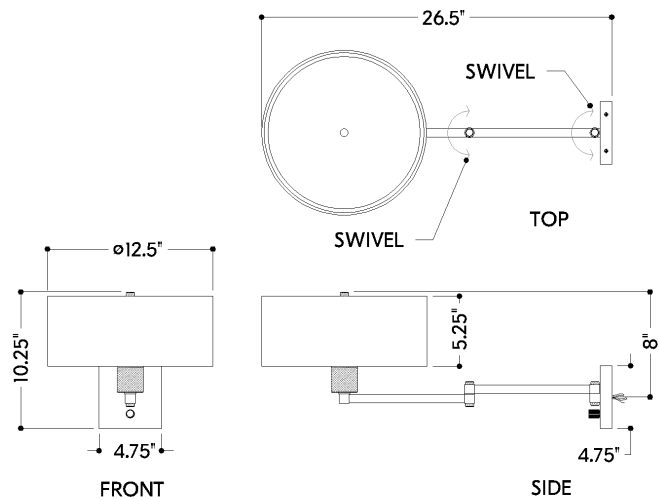

FINISHES

AGED BRASS

Coastal Suitable Finish (EPM): Yes

DIMENSIONS

Height: 66"
Width/Diameter: 66"
Length: 66"
Minimum Height: 66"
Maximum Height: 66"
Canopy/Backplate: 4.75"
Hanging Type: 108" Premium Composite Cord
Product Weight: 66lb
Extension: 66"
Top to Center: 66"
Canopy/Backplate Shape: Square
Sloped Ceiling Compatible: No
Living Finish: Yes
Uplight Only: Yes

Shade

Shade 1: Linen
Shade 1 Finish: White
Shade 1 Top Width: 12.5"
Shade 1 Height: 5.25"

ELECTRICAL

Bulb 1

Bulb Included: No
Socket: E26 Medium Base
Bulb Type: A19
Max Wattage: 15
Bulb Quantity: 1
Wire Length: 500mm
Cord Type: ! New Cord Type
Dimmer Type: Incandescent
Switch Type: ON/OFF STOMP SWITCH
Gem Box Required (2"x3"): Yes
Dark Sky: Yes
CRI: 66
Color Temp.: 66k
Lumens: 66
Title 24: Yes
Field Serviceable: No