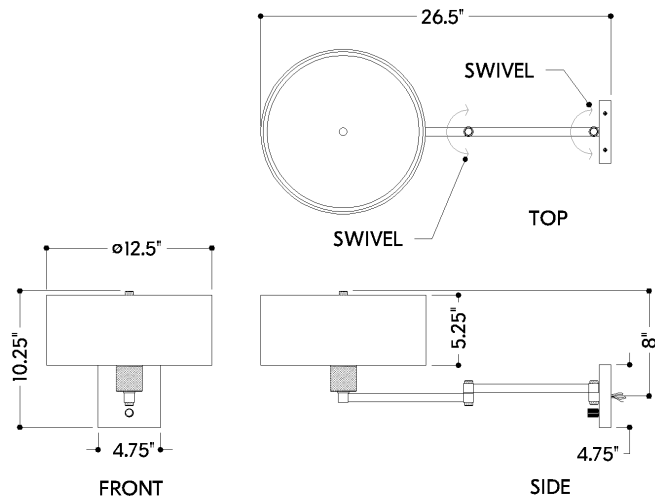

SAMMY

BKO1600-AGB

Form meets function in this user-friendly sconce design. A large drum shade in crisp white linen tops an adjustable swing arm, allowing for ease and versatility. With its lamp-like silhouette, it's a favorite for reading in bed. This useful wall light comes in two finishes; Aged Brass and Old Bronze. Part of our Becki Owens collection.

FINISHES

AGED BRASS

DIMENSIONS / SPECS

Height: 66"
Width/Diameter: 66"
Length: 66"
Minimum Height: 66"
Maximum Height: 66"
Canopy/Backplate: 4.75"
Hanging Type: 108" Premium Composite Cord
Product Weight: 66lb
Extension: 66"
Top to Center: 66"
Canopy/Backplate Shape: Square
Sloped Ceiling Compatible: No
Living Finish: Yes
Uplight Only: Yes
Min Extension: 66"
Max Extension: 66"

Shade 1: Linen
Shade 1 Finish: White
Shade 1 Top Width: 12.5"
Shade 1 Height: 5.25"

ELECTRICAL

Bulb 1

Bulb Included: No
Socket: E26 Medium Base
Bulb Type: A19
Max Wattage: 15
Bulb Quantity: 1
Wire Length: 500mm
Cord Type: ! New Cord Type
Dimmer Type: Incandescent
Switch Type: ON/OFF STOMP SWITCH
Gem Box Required (2"x3"): Yes
Dark Sky: Yes
CRI: 66
Color Temp.: 66k
Lumens: 66
Title 24: Yes
Field Serviceable: No

Battery

Battery Powered: Yes
Battery Included: Yes
Battery Life: ! New Battery Life !