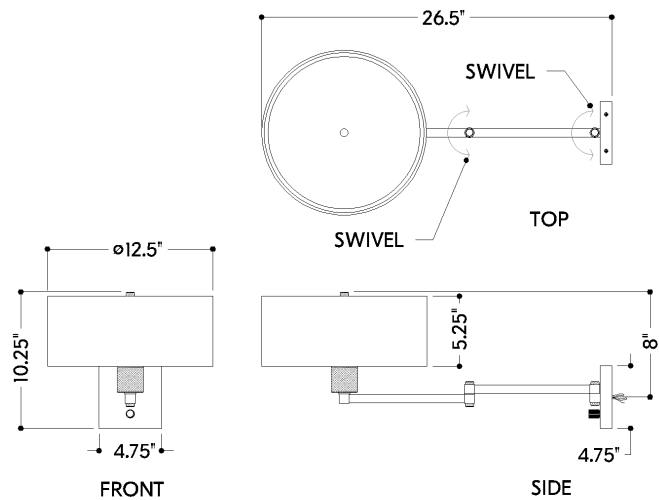

ELECTRICAL

Bulb 1

Bulb Included: No
Socket: E26 Medium Base
Bulb Type: A19
Max Wattage: 15
Bulb Quantity: 1
Wire Length: 500mm
Cord Type: ! New Cord Type
Dimmer Type: Incandescent
Switch Type: ON/OFF STOMP SWITCH
Gem Box Required (2"x3"): Yes
Dark Sky: Yes
CRI: 66
Color Temp.: 66k
Lumens: 66
Title 24: Yes
Field Serviceable: No