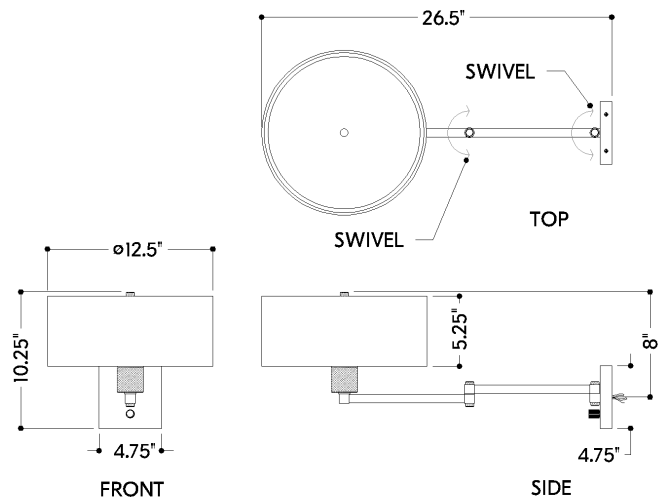

FINISHES

AGED BRASS

DIMENSIONS

Height: 66"
Width/Diameter: 66"
Length: 66"
Minimum Height: 66"
Maximum Height: 66"
Canopy/Backplate: 4.75"
Hanging Type: 108" Premium Composite Cord
Product Weight: 66lb
Extension: 66"
Top to Center: 66"
Canopy/Backplate Shape: Square
Sloped Ceiling Compatible: No
Living Finish: Yes
Uplight Only: Yes

Shade

Shade 1: Linen
Shade 1 Finish: White
Shade 1 Top Width: 12.5"
Shade 1 Height: 5.25"

ELECTRICAL

Bulb 1

Bulb Included: No
Socket: E26 Medium Base
Bulb Type: A19
Max Wattage: 15
Bulb Quantity: 1
Wire Length: 500mm
Cord Type: ! New Cord Type
Dimmer Type: Incandescent
Switch Type: ON/OFF STOMP SWITCH
Gem Box Required (2"x3"): Yes
Dark Sky: Yes
CRI: 66
Color Temp.: 66k
Lumens: 66
Title 24: Yes
Field Serviceable: No