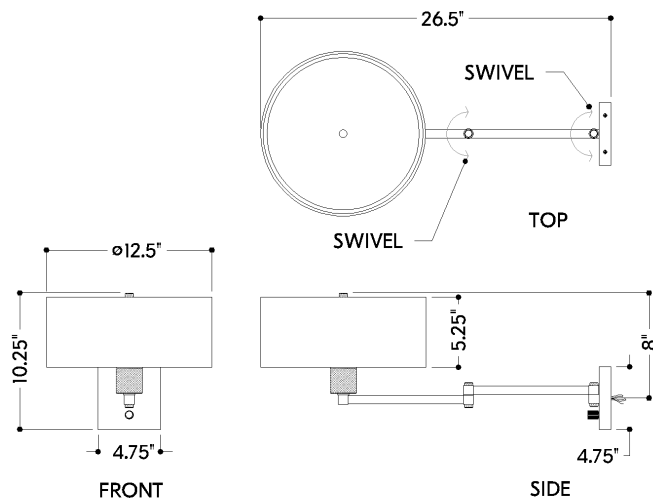

SAMMY

BKO1600-OB

Form meets function in this user-friendly sconce design. A large drum shade in crisp white linen tops an adjustable swing arm, allowing for ease and versatility. With its lamp-like silhouette, it's a favorite for reading in bed. This useful wall light comes in two finishes; Aged Brass and Old Bronze. Part of our Becki Owens collection.

FINISHES

OLD BRONZE

DIMENSIONS / SPECS

Height: 66"
Width/Diameter: 66"
Length: 66"
Minimum Height: 66"
Maximum Height: 66"
Canopy/Backplate: 4.75"
Hanging Type: 108" Premium Composite Cord
Product Weight: 66lb
Extension: 66"
Top to Center: 66"
Canopy/Backplate Shape: Square
Sloped Ceiling Compatible: No
Living Finish: Yes
Uplight Only: Yes
Min Extension: 66"
Max Extension: 66"

Shade 1: Linen
Shade 1 Finish: White
Shade 1 Top Width: 12.5"
Shade 1 Height: 5.25"

ELECTRICAL

Bulb 1

Bulb Included: No
Socket: E26 Medium Base
Bulb Type: A19
Max Wattage: 15
Bulb Quantity: 1
Wire Length: 500mm
Cord Type: ! New Cord Type
Dimmer Type: Incandescent
Switch Type: ON/OFF STOMP SWITCH
Gem Box Required (2"x3"): Yes
Dark Sky: Yes

CRI: 66
Color Temp.: 66k
Lumens: 66
Title 24: Yes
Field Serviceable: No

Battery

Battery Powered: Yes
Battery Included: Yes
Battery Life: ! New Battery Life !