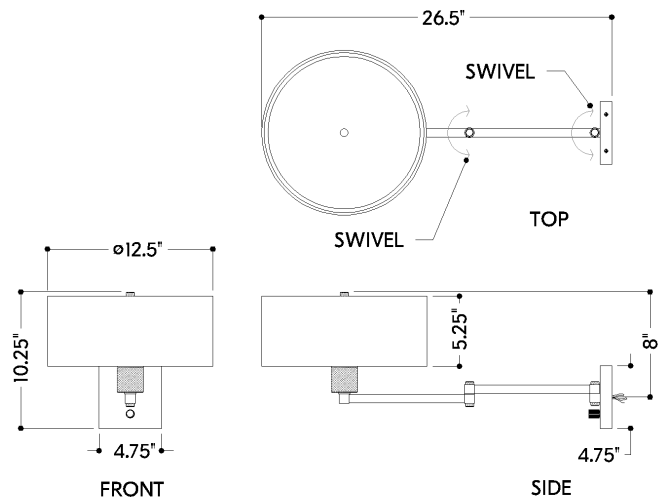

FINISHES

OLD BRONZE

DIMENSIONS

Height: 66"
Width/Diameter: 66"
Length: 66"
Minimum Height: 66"
Maximum Height: 66"
Canopy/Backplate: 4.75"
Hanging Type: 108" Premium Composite Cord
Product Weight: 66lb
Extension: 66"
Top to Center: 66"
Canopy/Backplate Shape: Square
Sloped Ceiling Compatible: No
Living Finish: Yes
Uplight Only: Yes

Shade

Shade 1: Linen
Shade 1 Finish: White
Shade 1 Top Width: 12.5"
Shade 1 Height: 5.25"

ELECTRICAL

Bulb 1

Bulb Included: No
Socket: E26 Medium Base
Bulb Type: A19
Max Wattage: 15
Bulb Quantity: 1
Wire Length: 500mm
Cord Type: ! New Cord Type
Dimmer Type: Incandescent
Switch Type: ON/OFF STOMP SWITCH
Gem Box Required (2"x3"): Yes
Dark Sky: Yes
CRI: 66
Color Temp.: 66k
Lumens: 66
Title 24: Yes
Field Serviceable: No