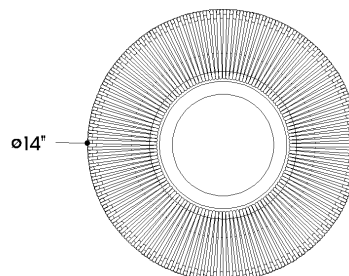

BOTTOM

HUDSON VALLEY
LIGHTING GROUP

| hvlgroup.com | 1.800.814.3993