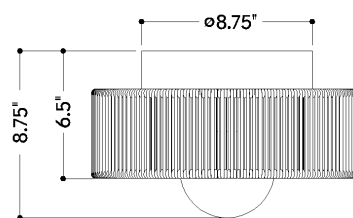

COLEMAN

C1104-BRL

An expression of substantial geometry with lightweight materiality, Coleman features a dimensional, Abaca string-wrapped frame that resembles a vintage carousel. The inside of the shade is densely wrapped, while the outside has a more sparse distribution, creating a sense of visual dynamism that is enhanced when lit. The Bronze Leaf finish of the mount carries through the antique aesthetic while balancing the lightness of the bleached strings.

*Due to the one-of-a-kind nature of the medium, exact colors and patterns may vary slightly from the image shown.

FINISHES

BRONZE LEAF

Coastal Suitable Finish (EPM): No

DIMENSIONS

Height: 8.75"

Width/Diameter: 14"

Canopy/Backplate: 8.75"

Product Weight: 5.5lb

Canopy/Backplate Shape: Round

Sloped Ceiling Compatible: No

Living Finish: No

Uplight Only: No

Shade

Shade 1: Abaca

Shade 1 Finish: Bleached

Shade 1 Top Width: 14"

Shade 1 Bottom L/W: 0" / 14"

Shade 1 Height: 4.5"

ELECTRICAL

Bulb 1

Bulb Included: No

Socket: E26 Medium Base

Bulb Type: G40

Max Wattage: 25

Bulb Quantity: 1

Bulb Included: No

Gem Box Required (2"x3"): No

Dark Sky: No

SHIPPING

Carton 1: 18" x 18" x 11"

Carton 1 Weight: 11lb

Shipping Method: Ground

Country of Origin: PH

FRONT