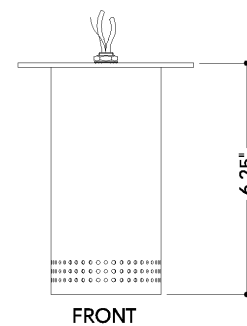

FINISHES

BRONZE

DIMENSIONS

Height: 6.25"
Width/Diameter: 4.75"
Canopy/Backplate: 4.75"
Product Weight: 1.7637lb
Canopy/Backplate Shape: Round
Sloped Ceiling Compatible: No
Living Finish: No
Uplight Only: No

Shade

ELECTRICAL

Bulb 1

Bulb Included: No
Socket: E26 Medium Base
Bulb Type: PAR 20
Max Wattage: 15
Bulb Quantity: 1
Gem Box Required (2"x3"): No
Dark Sky: No

SHIPPING

Carton 1: 9" x 8" x 8"
Carton 1 Weight: 3lb
Shipping Method: Ground
Country of Origin: CN

FRONT

BOTTOM