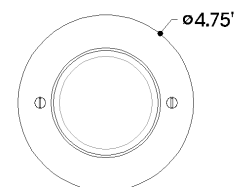

FINISHES

BRONZE

DIMENSIONS

Height: 6.25"
Width/Diameter: 4.75"
Canopy/Backplate: 4.75"
Product Weight: 1.7637lb
Canopy/Backplate Shape: Round
Sloped Ceiling Compatible: No
Living Finish: No
Uplight Only: No

Shade

ELECTRICAL

Bulb 1

Bulb Included: No
Socket: E26 Medium Base
Bulb Type: PAR 20
Max Wattage: 15
Bulb Quantity: 1
Gem Box Required (2"x3"): No
Dark Sky: No

SHIPPING

Carton 1: 9" x 8" x 8"
Carton 1 Weight: 3lb
Shipping Method: Ground
Country of Origin: CN

FRONT

BOTTOM