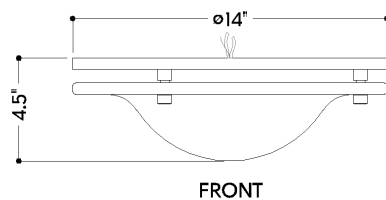

HALSTON

C2714-PBR

The striking silhouette of Halston hovers between the earthy and ethereal, the icy and molten. Both a functional flush mount and a work of art, this design-forward fixture seems to drip from the ceiling pan as if it were laden with light. The cast piastre glass lends an otherworldly texture, with a striking concentric ring pattern visible from below. Warmed by the lustrous Patina Brass framework, Halston transcends the ordinary with its captivating glow.

FINISHES

PATINA BRASS

Coastal Suitable Finish (EPM): No

DIMENSIONS

Height: 4.5"

Width/Diameter: 14"

Canopy/Backplate: 14"

Product Weight: 8.16lb

Canopy/Backplate Shape: Round

Sloped Ceiling Compatible: No

Living Finish: No

Uplight Only: Yes

Shade

Shade 1: Glass

Shade 1 Finish: Piastra

Shade 1 Top Width: 14"

Shade 1 Height: 3.5"

ELECTRICAL

Bulb 1

Bulb Included: N/A

Socket: Integrated LED

Max Wattage: 13

Bulb Quantity: 1

Bulb Included: No

Cord Type: B & W TEFLON W/ GROUND WIRE

Dimmer Type: ELV, TRIAC

Gem Box Required (2"x3"): No

Dark Sky: No

CRI: 575

Color Temp.: 3000k

Lumens: 90

Title 24: No

Field Serviceable: No

SHIPPING

Carton 1: 43" x 43" x 22"

Carton 1 Weight: 10lb

Shipping Method: Truck Only

Country of Origin: CN