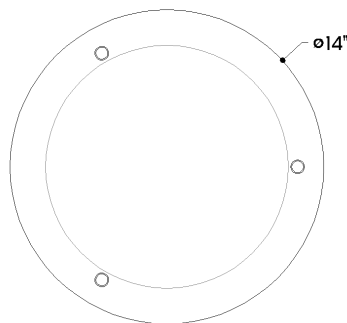

## DIMENSIONS

Height: 4.5"

Width/Diameter: 14"

Canopy/Backplate: 14"

Product Weight: 8.16lb

Canopy/Backplate Shape: Round

Sloped Ceiling Compatible: No

Living Finish: No

BOTTOM